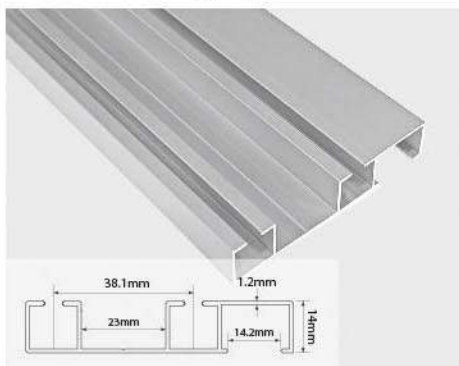

WSF - 08 For 2 Door & 3 Door

Product Specification :

- Apply to door thickness for : 20mm
- Loading capacity of door: 50 kg.
- Apply to heavy panel wood, solid wood and aluminum frame door.

WSP-12 Sliding Top Profile