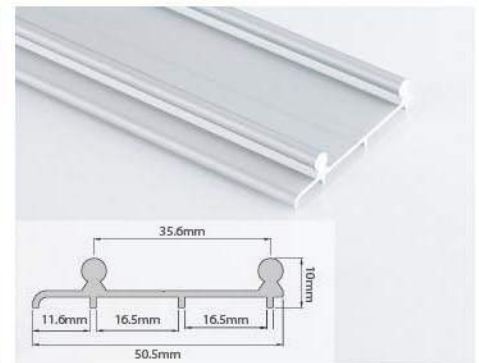

WSP-11 Sliding Bottom Profile