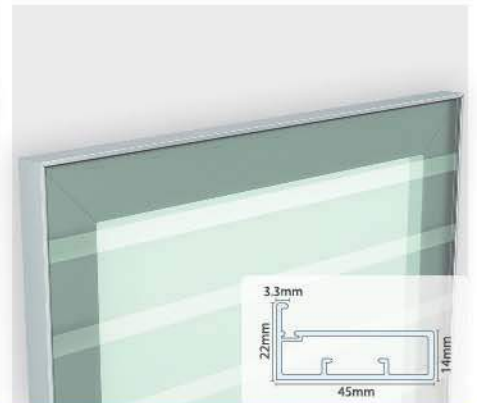

AP-07

Specification :

Aluminium Frame Profile : AP07
Related Handle Profile : AP71, AP72
Width : 45mm (Front 3.3mm)
Finish : Alu. Matt, S.S. Hairline
Thickness of Glass / Panel : 5mm
Standard Length : 3mtr.
Door Height & Width : upto 2200mm, upto 550mm