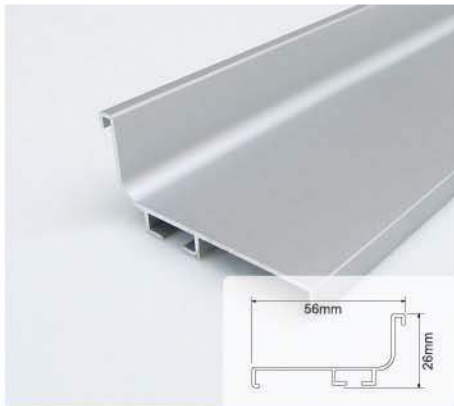

OGL-028

Specification :

Aluminium Handle : OGL-028
Width : 56mm
Finish : Anodized Silver, Glossy(Mirror)
          : Rose Gold (Glossy), Black (Matt)
Standard Length : 3.05mtr.
Door Height : Decrease by 25mm
Product Use : Kitchen Cabinet, etc.