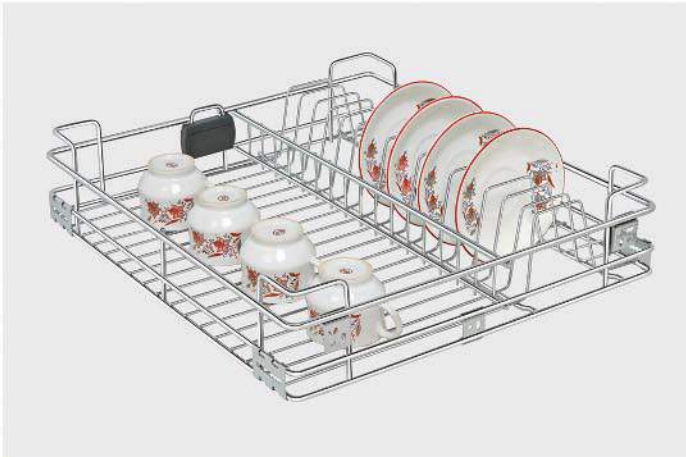

Silver Series Basket

Wire Basket Installation
With Quadro Channel

Cup & Saucer Basket

Width (mm)	Depth (mm)	Height (mm)
370, 420, 470, 520	385, 485, 535, 585	100