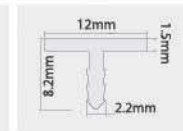

Aluminum Decorative Profile

Decorative Profile (Heavy)

Specification :

Aluminium Profile	: ODC-01, 02, 03
Width	: 6 mm, 8 mm, 12 mm
Finish	: Glossy (Mirror)
Standard Length	: 3 mtr.
Product Use	: Offices, Showrooms, Kitchen Cabinets, Wardrobes, etc.

ODC-03

Decorative Profile (Light)

Specification :

Aluminium Profile	: ODC-11, 11, 12
Width	: 5.4 mm, 7.2 mm, 11.5 mm
Finish	: Glossy (Mirror), Champagne Brush, Rose Gold (Glossy), Grey (Glossy), Black (Matt).
Standard Length	: 3 mtr.
Product Use	: Offices, Showrooms, Kitchen Cabinets, Wardrobes, etc.

SS HG-18-110 / SS HG-18-110-SO ECO 18-110SO / ECO 18-110SOCL

Auto Hinges

Specification :

- -Opening angle 110°
- -Shallow cup depth 13mm, also suitable for soft-formed doors
- -3-dimensional adjustment with suitable mounting plate
- -Shallow cup diameter 25mm
- -Available in Two Types
- a) Regular Hinges b) Soft Close Hinges
- -Available with full overly, Half Overly & Insert

Specification :

- -Opening angle 110°
- -Shallow cup depth 13mm, also suitable for soft-formed doors
- -3-dimensional adjustment with suitable mounting plate
- -Shallow cup diameter 25mm
- -Available in Two Types
- a) Soft Close Hinges b) Soft Close Clip-On Hinges
- -Available with full overly, Half Overly & Insert