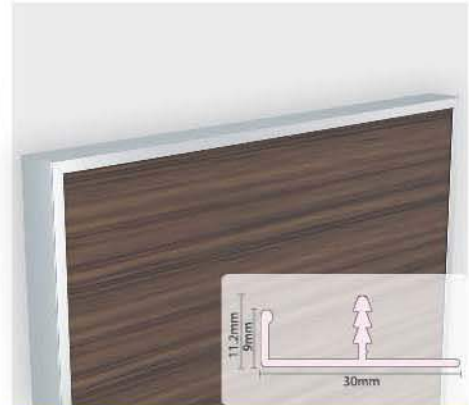

AG-03

Specification :

Aluminium Edge Profile : AG-03
Width : 30mm
Finish : Alu. Matt, S.S. Hairline
Thickness of Panel : 28mm
(Can be use with MDF, PLY, CHIPBOARD)
Standard Length : 3mtr.