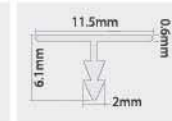

Aluminum Decorative Profile

Decorative Profile (Heavy)

Specification :

Aluminium Profile	: ODC-01, 02, 03
Width	: 6 mm, 8 mm, 12 mm
Finish	: Glossy (Mirror)
Standard Length	: 3 mtr.
Product Use	: Offices, Showrooms, Kitchen Cabinets, Wardrobes, etc.

Decorative Profile (Light)

Specification :

Aluminium Profile	: ODC-11, 11, 12
Width	: 5.4 mm, 7.2 mm, 11.5 mm
Finish	: Glossy (Mirror), Champagne Brush, Rose Gold (Glossy), Grey (Glossy), Black (Matt).
Standard Length	: 3 mtr.
Product Use	: Offices, Showrooms, Kitchen Cabinets, Wardrobes, etc.

ODC-13

SS HG-18-110 / SS HG-18-110-SO ECO 18-110SO / ECO 18-110SOCL

Auto Hinges

Specification :

- -Opening angle 110°
- -Shallow cup depth 13mm, also suitable for soft-formed doors
- -3-dimensional adjustment with suitable mounting plate
- -Shallow cup diameter 25mm
- -Available in Two Types
- a) Regular Hinges b) Soft Close Hinges
- -Available with full overly, Half Overly & Insert

Specification :

- -Opening angle 110°
- -Shallow cup depth 13mm, also suitable for soft-formed doors
- -3-dimensional adjustment with suitable mounting plate
- -Shallow cup diameter 25mm
- -Available in Two Types
- a) Soft Close Hinges b) Soft Close Clip-On Hinges
- -Available with full overly, Half Overly & Insert