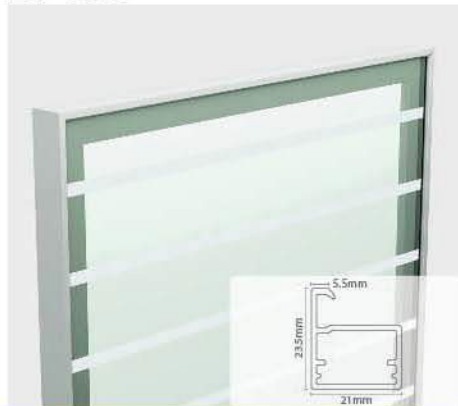

AP-103

Specification :

Aluminium Frame Profile : AP-103
Related Profile : AP-102
Width : 21mm
Finish : Brush Gold, Rose Gold (Glossy), Black (Matt)
Standard Length : 3mtr.