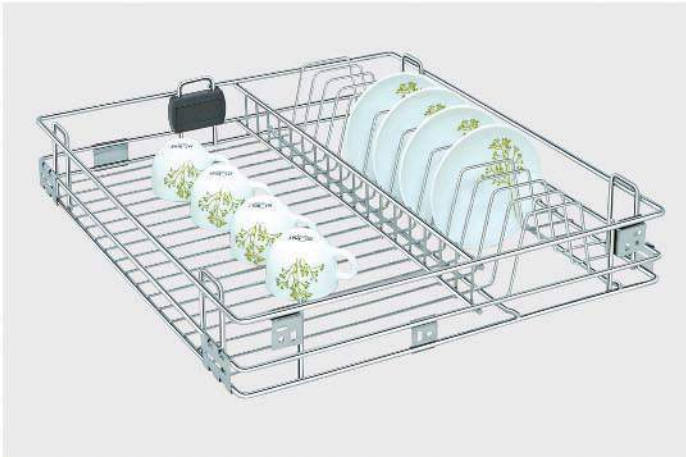

Sparkle Series Basket

Wire Basket Installation
With Quadro Channel

Cup & Saucer Basket

Width (mm)	Depth (mm)	Height (mm)
380, 430, 480, 530	405, 500, 550, 600	85

Thali-Plate Basket

Width (mm)	Depth (mm)	Height (mm)
380, 430, 480, 530	405, 500, 550, 600	140, 180