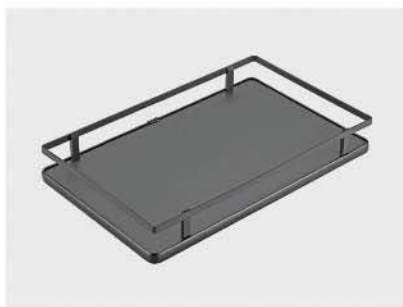

Right side opening position

Left side magic corner

Right side magic corner

Pantry Units

Tandem Pantry Unit (Smartek Series Grey - Single Strip)

Cabinet Size	Width x Depth x Height (mm)	Description
450	380 x 510 x 1130	4 Layers
450	380 x 510 x 1430	5 Layers
450	380 x 510 x 1820	6 Layers
600	480 x 510 x 1130	4 Layers
600	480 x 510 x 1430	5 Layers
600	480 x 510 x 1820	6 Layers