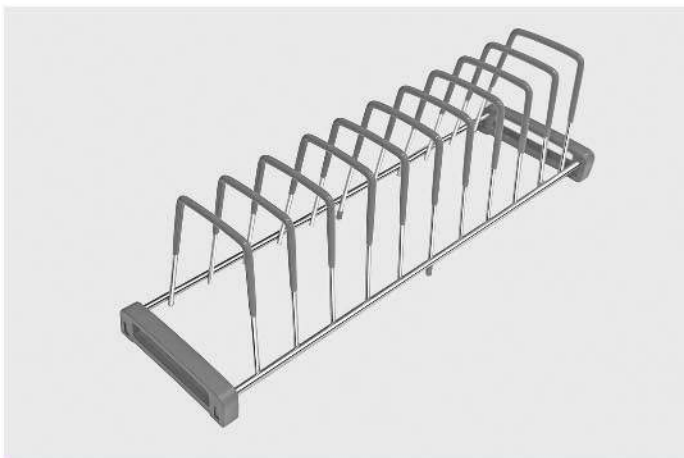

Cup & Saucer Fixture - 1

Width (mm)	Depth (mm)	Height (mm)
90	475, 525	100

Thali-Plate Fixture - 1

Width (mm)	Depth (mm)	Height (mm)
130	475, 525	140

Cup & Saucer Fixture - 2

Width (mm)	Depth (mm)	Height (mm)
90	475, 525	100

Thali-Plate Fixture - 2

Width (mm)	Depth (mm)	Height (mm)
130	475, 525	140

Smartek Drawers

106mm GLS Inner Drawer

Depth (inch)	Depth (mm)	Width (mm)
18"	455	450-900
20"	505	450-900
22"	555	450-900

132mm GLS Inner Drawer