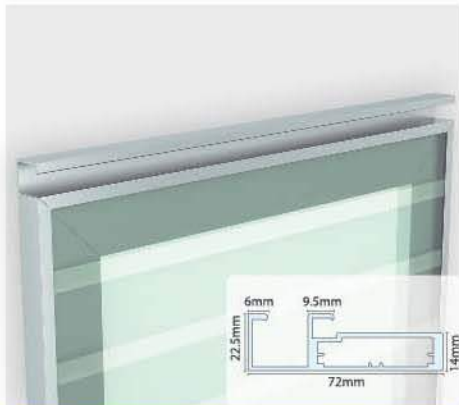

AP-08

Specification :

Aluminium Frame Profile : AP08
 Related Handle Profile : AP81
 Width : 50mm (Front 9.5mm)
 Finish : Alu. Matt, S.S. Hairline
 Thickness of Glass / Panel : 6mm
 Standard Length : 3mtr.
 Door Height & Width : upto 2200mm, upto 550mm

Aluminum Frame Profile

AP-81

Specification :

Aluminium Frame Profile : AP81
 Related Profile : AP08
 Width : 72mm (Front 9.5mm)
 Finish : Alu. Matt, S.S. Hairline
 Thickness of Glass / Panel : 6mm
 Standard Length : 3mtr.
 Door Height & Width : upto 2200mm, upto 550mm