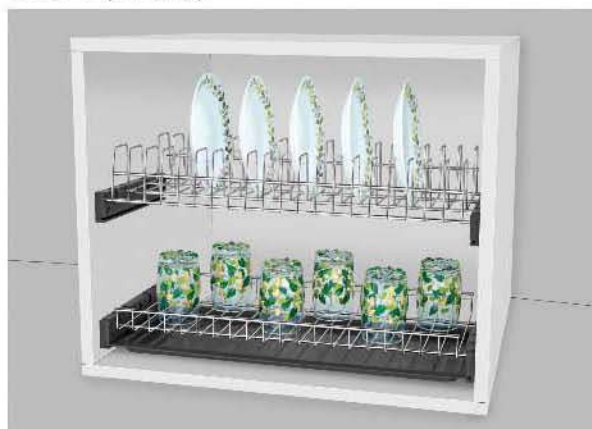

GTPT (NEW)

Product Specification :

- 1 - Best solution for overhead cabinets.
- 2 - GTPT Tray in SS 304 Material & Clamp in Vergin ABS.
- 3 - Easy access of Glass & Plate in systematic arrangement.

Carcass Size	Width	Depth	Height
500	465	245	80
600	565	245	80
700	665	245	80
800	765	245	80
900	865	245	80