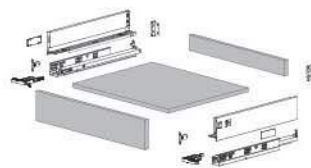

Product Breakdown Drawing