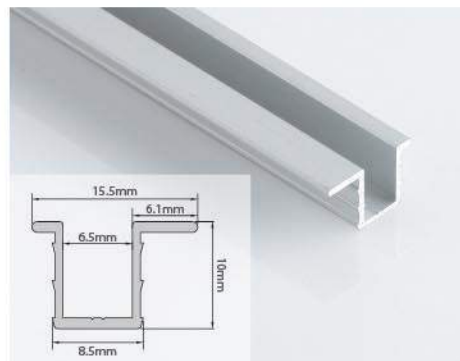

WSP-03 Sliding Top & Bottom Profile