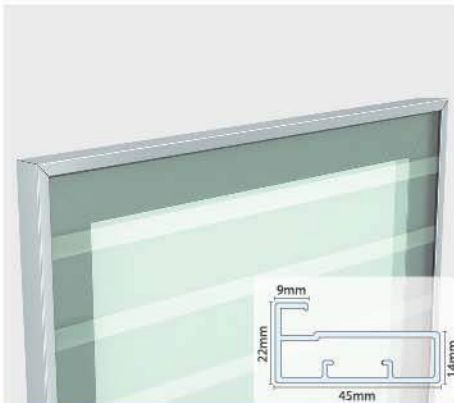

Aluminum Frame Profile

AP-02 L

Specification :

Aluminium Frame Profile : AP02
 Related Handle Profile : AP21, AP22
 Width : 45mm (Front 9mm)
 Finish : Alu. Matt, S.S. Brush,
 Champagne Brush, Rose Gold, Grey (Glossy), Black (Matt).
 Thickness of Glass / Panel : 4 to 5mm
 Standard Length : 3mtr.
 Door Height & Width : upto 2200mm, upto 550mm