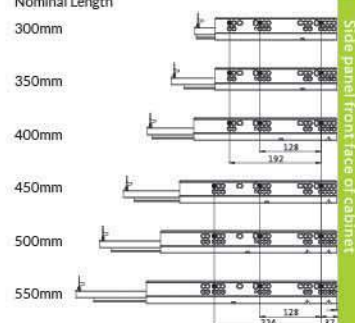

Product Breakdown Drawing

Runner Installation

Nominal Length

Slimtek 184mm Drawer

Product Specification :

- Full extension with self closing and soft closing
- Fashionable appearance, slow motion, easy assembling
- Drawer height 184mm
- Synchronized concealed slide, loading capacity 35kg
- Epoxy coated
- 3D regulations, up and down, left and right, front and back

Runner Installation

Nominal Length

300mm

350mm

400mm

450mm

500mm

550mm

Product Breakdown Drawing

Slimtek Front Panel

Product Specification :

- Full extension with self closing and soft closing
- Fashionable appearance, slow motion, easy assembling
- Front Panel Size Height H-107 x L-1000mm
- Front Panel Size Height H-140 x L-1000mm
- Synchronized concealed slide, loading capacity 35kg