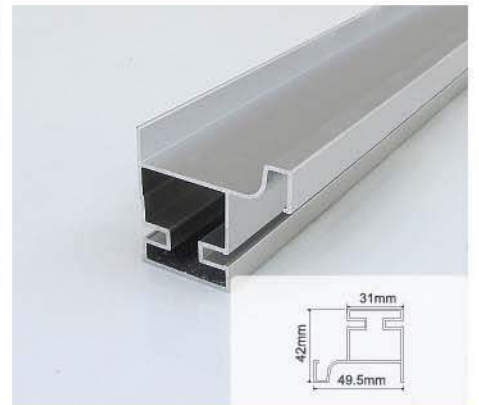

Aluminum Gola Profile

OGL-026

Specification :

Aluminium Handle : OGL-026
 Width : 66.5mm
 Finish : Anodized Silver, Glossy(Mirror)
 Standard Length : 3.05mtr.
 Product Use : Kitchen Cabinet, etc.

OGL-027

Specification :