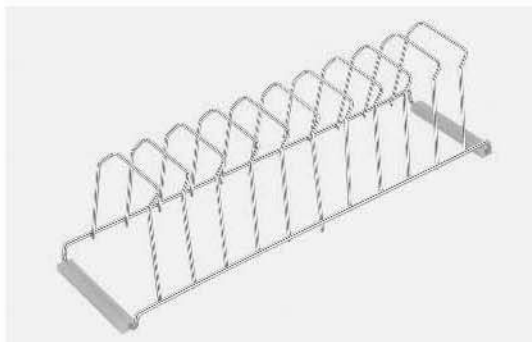

Product Specification :

Width (mm)	Depth (mm)	Height (mm)
130	370, 420	130
130	470, 520	130

- Drawer side panel height 80mm.
- Suitable for Metallic Grey & White Finish