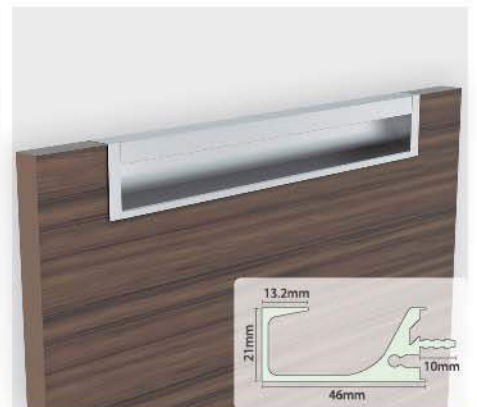

AD-02

Specification :

Aluminium Handle Profile : AD-02
Width : 46mm
Finish : Alu. Matt, S.S. Hairline
Thickness of Panel : 19mm
(Can be use with MDF, PLY, CHIPBOARD)
Standard Length : 3mtr.