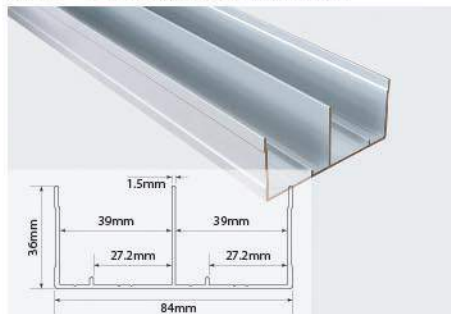

WSP-09 Sliding Top Profile