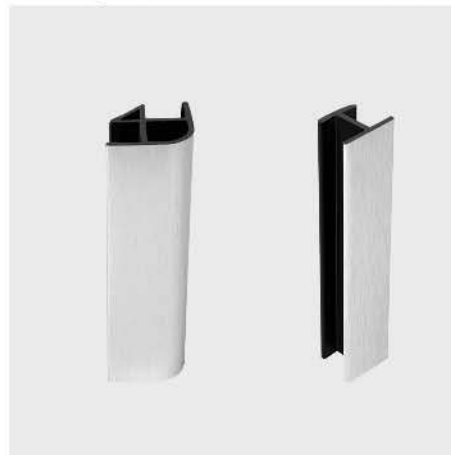

Skirting Corner & Connector - Silver

Size - H-100mm x 90° Corner
Size - H-100mm x 180° Corner
Finish - Silver