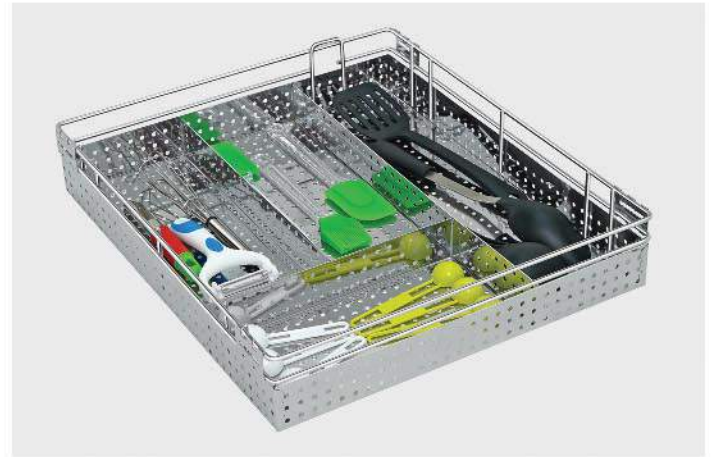

Perforated Cutlery Basket

Width (mm)	Depth (mm)	Height (mm)
380, 430, 480, 530, 610	405, 500, 550, 600	85