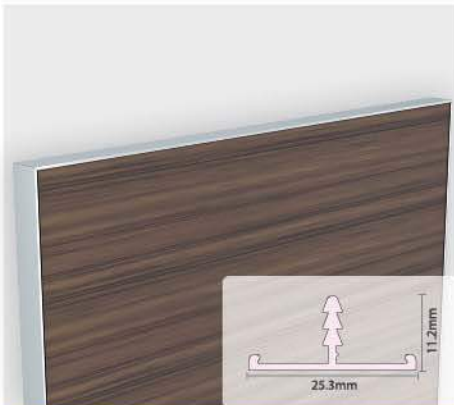

Aluminum Edge Profile

AG-10

Specification :

Aluminium Edge Profile : AG-10
Width : 25.3mm
Finish : Alu. Matt, S.S. Brush,
Champagne Brush, Rose Gold, Grey (Glossy), Black (Matt).
Thickness of Panel : 22mm
(Can be use with MDF, PLY, CHIPBOARD)
Standard Length : 3mtr.