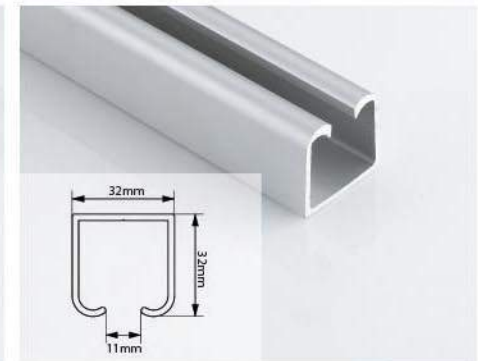

Aluminum Frame Profile

AP-02 L

Specification :

Aluminium Frame Profile : AP02
 Related Handle Profile : AP21, AP22
 Width : 45mm (Front 9mm)
 Finish : Alu. Matt, S.S. Brush,
 Champagne Brush, Rose Gold, Grey (Glossy), Black (Matt).
 Thickness of Glass / Panel : 4 to 5mm
 Standard Length : 3mtr.
 Door Height & Width : upto 2200mm, upto 550mm