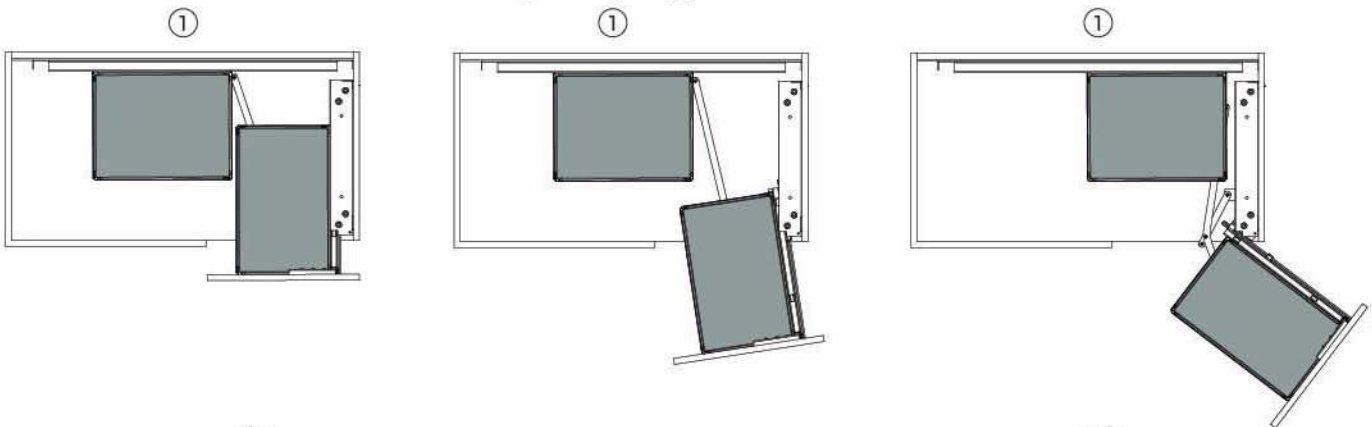

Right side magic corner

Cabinet Size (mm)	Width x Depth x Height (mm)	Description	Layers
1050-1100 x 560 x 720	860 x 530 x (530-750)	Left	2
1050-1100 x 560 x 720	860 x 530 x (530-750)	Right	2

Right side opening position

Left side magic corner