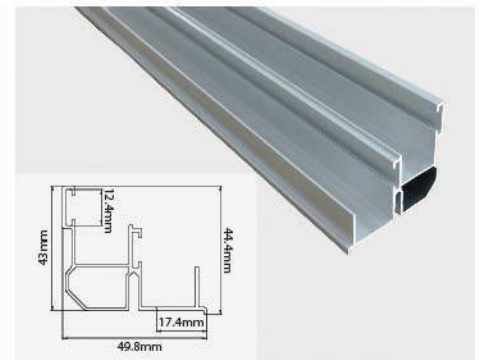

WSP-07 Sliding Bottom Profile