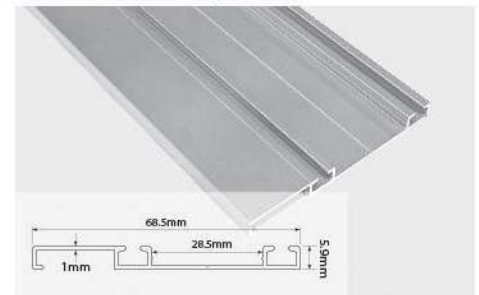

WSP-12 Sliding Bottom Profile