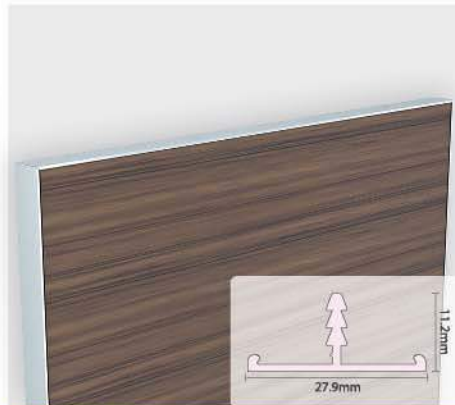

AG-101

Specification :

Aluminium Edge Profile : AG-101
Width : 27.9mm
Finish : Alu. Matt, S.S. Hairline
Thickness of Panel : 25mm
(Can be use with MDF, PLY, CHIPBOARD)
Standard Length : 3mtr.