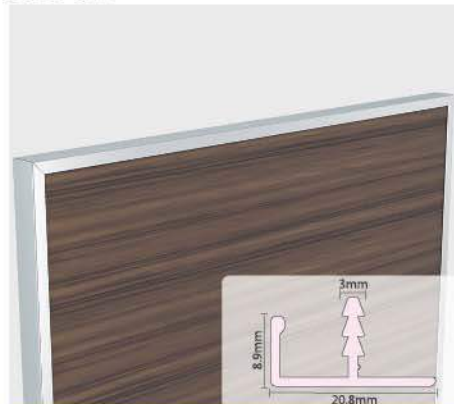

AG-01

Specification :

- Aluminium Edge Profile : AG-01
- Related Handle Profile : AG-11
- Width : 20.8mm
- Finish : Alu. Matt, S.S. Hairline
- Thickness of Panel : 19mm (Can be use with MDF, PLY, CHIPBOARD)
- Standard Length : 3mtr.