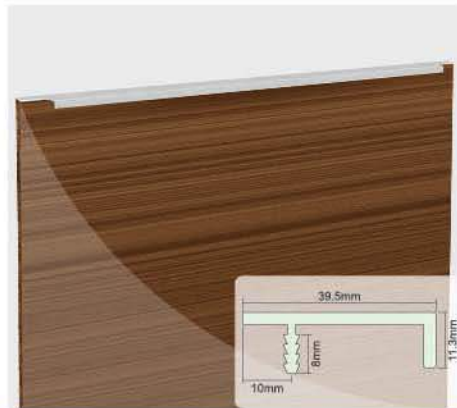

OGL-251

Specification :

Aluminium Handle : OGL-251
Width : 39.5mm
Finish : S.S. Brush
Thickness of Panel : 19mm
(Can be use with MDF, PLY, CHIPBOARD)
Standard Length : 297, 317, 397, 447, 497, 597, 897