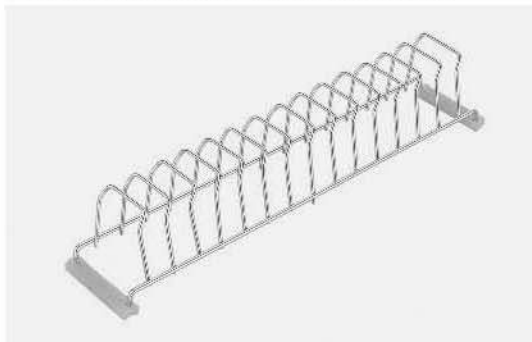

- Drawer side panel height 80mm.
- Suitable for Metallic Grey & White Finish

Cup & Saucer Stand For DRBX

Product Specification :

Width (mm)	Depth (mm)	Height (mm)
90	370, 420	85
90	470, 520	85

- Drawer side panel height 80mm.
- Suitable for Metallic Grey & White Finish