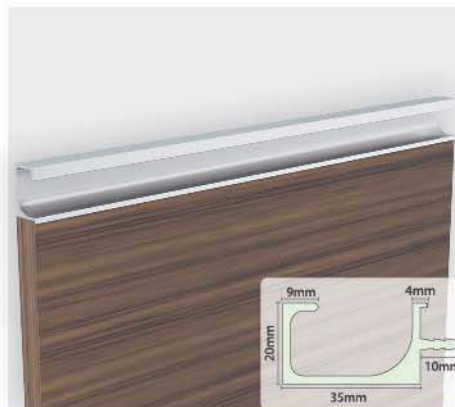

AD-01

Specification :

Aluminium Handle Profile : AD-01
Width : 35mm
Finish : Alu. Matt, S.S. Brush,
Champagne Brush, Rose Gold, Grey (Glossy), Black (Matt).
Thickness of Panel : 19mm
(Can be use with MDF, PLY, CHIPBOARD)
Standard Length : 3mtr.