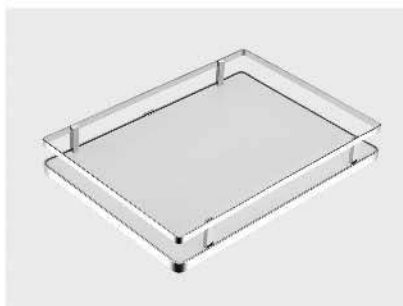

Right side opening position

Left side magic corner

Right side magic corner

Pantry Units

Tandem Pantry Unit (Smartek Series Grey - Single Strip)

Cabinet Size	Width x Depth x Height (mm)	Description
450	380 x 510 x 1130	4 Layers
450	380 x 510 x 1430	5 Layers
450	380 x 510 x 1820	6 Layers
600	480 x 510 x 1130	4 Layers
600	480 x 510 x 1430	5 Layers
600	480 x 510 x 1820	6 Layers