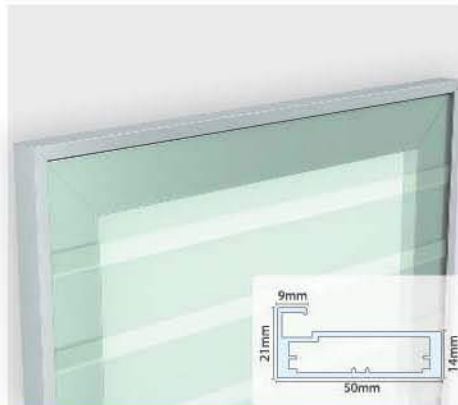

Aluminum Frame Profile

AP-81

Specification :

Aluminium Frame Profile : AP81
 Related Profile : AP08
 Width : 72mm (Front 9.5mm)
 Finish : Alu. Matt, S.S. Hairline
 Thickness of Glass / Panel : 6mm
 Standard Length : 3mtr.
 Door Height & Width : upto 2200mm, upto 550mm

AP-09

Specification :

Aluminium Frame Profile : AP09
 Related Handle Profile : AP91
 Width : 50mm (Front 9mm)
 Finish : Alu. Matt, S.S. Hairline
 Thickness of Glass / Panel : 4-5mm
 Standard Length : 3mtr.
 Door Height & Width : upto 2200mm, upto 550mm