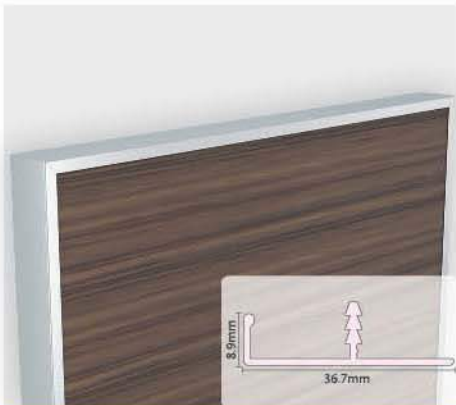

AG-04

Specification :

Aluminium Edge Profile : AG-04
Width : 36.7mm
Finish : Alu. Matt, S.S. Hairline
Thickness of Panel : 35mm
(Can be use with MDF, PLY, CHIPBOARD)
Standard Length : 3mtr.