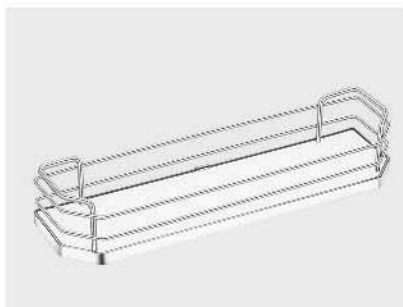

Pantry Units

Tandem Pantry Unit (Platinum Series)

Cabinet Size	Width x Depth x Height (mm)	Description
600mm	485 x 530 x (659-959)	3 Layers
600mm	485 x 530 x (1159-1459)	4 Layers
600mm	485 x 530 x (1559-1859)	5 Layers
600mm	485 x 530 x (1859-2159)	6 Layers
450mm	385 x 530 x (659-959)	3 Layers
450mm	385 x 530 x (1159-1459)	4 Layers
450mm	385 x 530 x (1559-1859)	5 Layers
450mm	385 x 530 x (1859-2159)	6 Layers