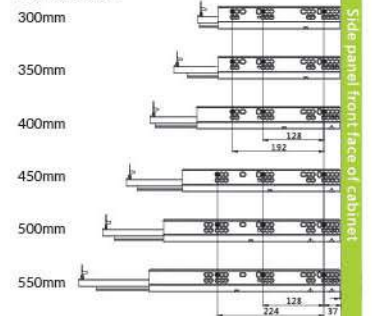

- Drawer side panel height 80mm.
- Suitable for Metallic Grey & White Finish

Cup & Saucer Stand For DRBX

Product Specification :

Width (mm)	Depth (mm)	Height (mm)
90	370, 420	85
90	470, 520	85

- Drawer side panel height 80mm.
- Suitable for Metallic Grey & White Finish

Drawell Box Front Panel

Product Specification :

- Drawer Front Panel Size 90mm x 1000mm.
- Available in Metallic Grey & White Finish

Slimtek 88mm Drawer

Product Specification :

- Full extension with self closing and soft closing
- Fashionable appearance, slow motion, easy assembling
- Drawer height 88mm
- Synchronized concealed slide, loading capacity 35kg
- Epoxy coated
- 3D regulations, up and down, left and right, front and back

Product Breakdown Drawing

Runner Installation

Nominal Length

Slimtek 120mm Drawer

Product Specification :

- Full extension with self closing and soft closing
- Fashionable appearance, slow motion, easy assembling
- Drawer height 120mm
- Synchronized concealed slide, loading capacity 35kg
- Epoxy coated
- 3D regulations, up and down, left and right, front and back

Product Breakdown Drawing

Runner Installation

Nominal Length

Slimtek 184mm Drawer

Product Specification :

- Full extension with self closing and soft closing
- Fashionable appearance, slow motion, easy assembling
- Drawer height 184mm
- Synchronized concealed slide, loading capacity 35kg
- Epoxy coated
- 3D regulations, up and down, left and right, front and back