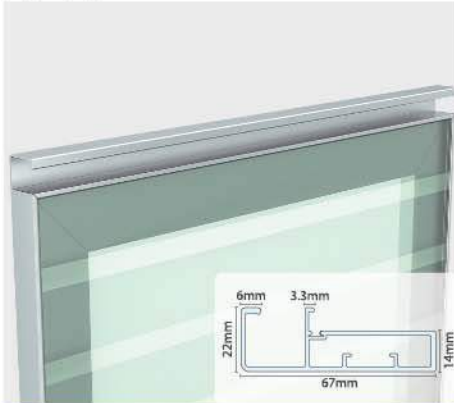

AP-71

Specification :

Aluminium Frame Profile : AP71
Related Profile : AP07
Width : 67mm (Front 3.3mm)
Finish : Alu. Matt, S.S. Hairline
Thickness of Glass / Panel : 5mm
Standard Length : 3mtr.
Door Height & Width : upto 2200mm, upto 550mm