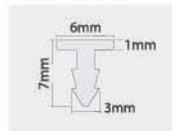

Aluminum Decorative Profile

Decorative Profile (Heavy)

Specification :

Aluminium Profile	: ODC-01, 02, 03
Width	: 6 mm, 8 mm, 12 mm
Finish	: Glossy (Mirror)
Standard Length	: 3 mtr.
Product Use	: Offices, Showrooms, Kitchen Cabinets, Wardrobes, etc.

ODC-01

Decorative Profile (Light)

Specification :

Aluminium Profile	: ODC-11, 11, 12
Width	: 5.4 mm, 7.2 mm, 11.5 mm
Finish	: Glossy (Mirror), Champagne Brush, Rose Gold (Glossy), Grey (Glossy), Black (Matt).
Standard Length	: 3 mtr.
Product Use	: Offices, Showrooms, Kitchen Cabinets, Wardrobes, etc.

SS HG-18-110 / SS HG-18-110-SO ECO 18-110SO / ECO 18-110SOCL

Auto Hinges

Specification :

- -Opening angle 110°
- -Shallow cup depth 13mm, also suitable for soft-formed doors
- -3-dimensional adjustment with suitable mounting plate
- -Shallow cup diameter 25mm
- -Available in Two Types
- a) Regular Hinges b) Soft Close Hinges
- -Available with full overly, Half Overly & Insert

Specification :

- -Opening angle 110°
- -Shallow cup depth 13mm, also suitable for soft-formed doors
- -3-dimensional adjustment with suitable mounting plate
- -Shallow cup diameter 25mm
- -Available in Two Types
- a) Soft Close Hinges b) Soft Close Clip-On Hinges
- -Available with full overly, Half Overly & Insert