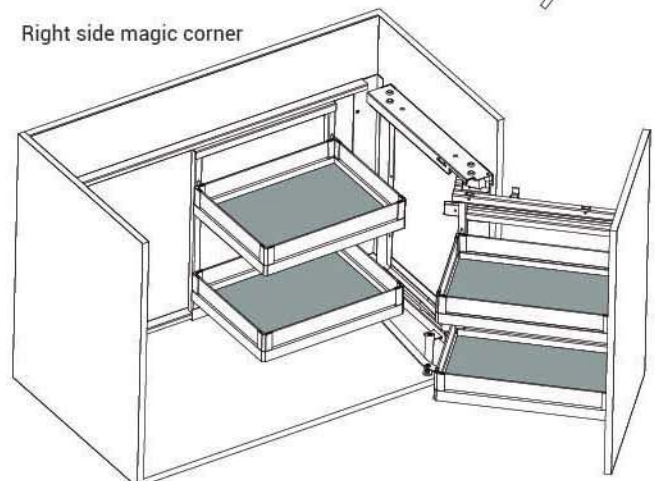

Corner Units

Cabinet Size (mm)	Width x Depth x Height (mm)	Description	Layers
1050-1100 x 560 x 720	860 x 530 x (530-750)	Left	2
1050-1100 x 560 x 720	860 x 530 x (530-750)	Right	2