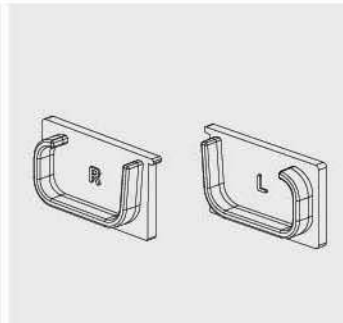

ADEB-01-L

Suitable for : AD-01 (Emblc)
Finish : Anodized, SS Brush,
Champagne Brush,
Chrome Finish (For Rose Gold),
Chrome Finish (For Grey)