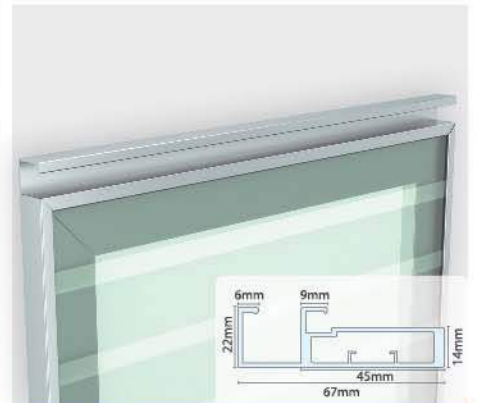

AP-22 L

Specification :

Aluminium Frame Profile : AP22
Related Profile : AP02
Width : 67mm (Front 9mm)
Finish : Alu. Matt, S.S. Brush,
Champagne Brush, Rose Gold, Grey (Glossy), Black (Matt).
Thickness of Glass / Panel : 4 to 5mm
Standard Length : 3mtr.
Door Height & Width : upto 2200mm, upto 550mm