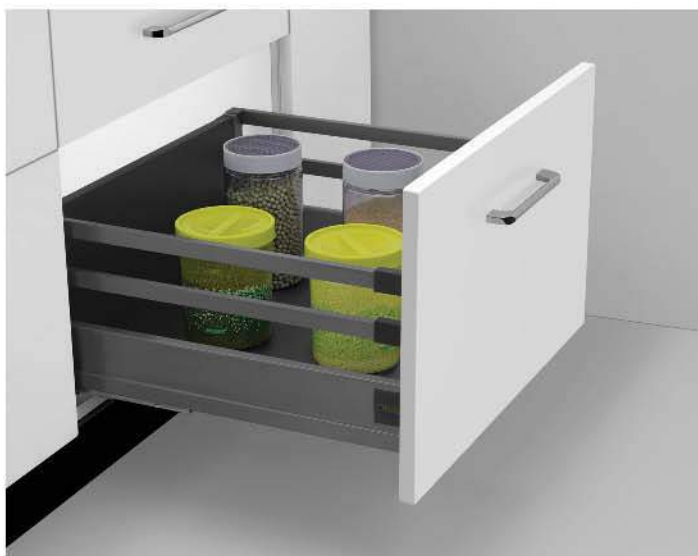

Side Panel

128mm RCB

148mm RCB

Gallery Rail

Drawell Box

DRBX with 206mm RCB (Metalic Grey)

Product Specification :

- Standard Lengths : 300, 350, 400, 450, 500, 550, 600mm
- Full extension.
- Drawer side panel height 80mm.
- Weight carrying capacity up to 35kg.
- Easy, Quick installation and precise alignment.
- 60,000 life cycle test certified.
- Silent & ultra smooth soft closing runner.
- Modern design with larger internal drawer space & compatible drilling.
- Gallery Rail available in square shape & matching finish of DRBX.