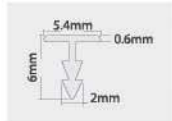

ODC-11

ODC-12