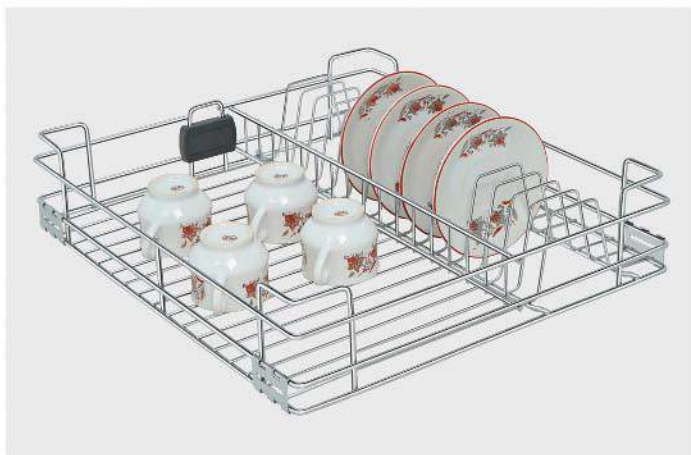

Pullout Basket

Width (mm)	Depth (mm)	Height (mm)
610, 710, 810, 910	485, 535	100, 150, 200

Grain Trolley

Width (mm)	Depth (mm)	Height (mm)
375, 425, 475, 525	495, 545	290

“
**EVERYTHING
 LOOKS
 BETTER**

Pearl Series Basket

Wire Basket Installation
With Quadro Channel

Cup & Saucer Basket

Width (mm)	Depth (mm)	Height (mm)
370, 420, 470, 520	385, 485, 535, 585	100

Thali-Plate Basket

Width (mm)	Depth (mm)	Height (mm)
370, 420, 470, 520	385, 485, 535, 585	150, 200