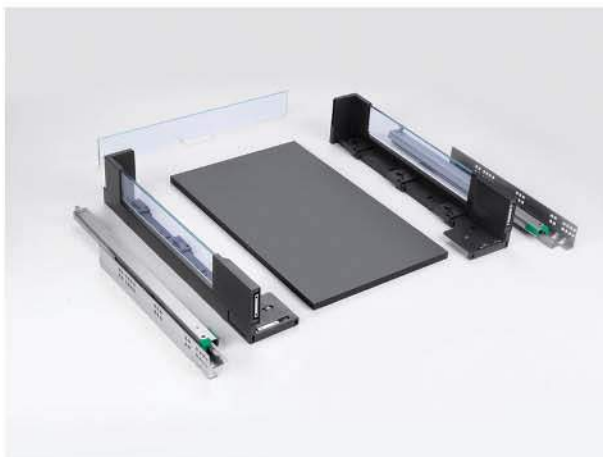

Smartek Drawers

106mm GLS Front Drawer

Depth (inch)	Depth (mm)	Width (mm)
18"	455	450-900
20"	505	450-900
22"	555	450-900