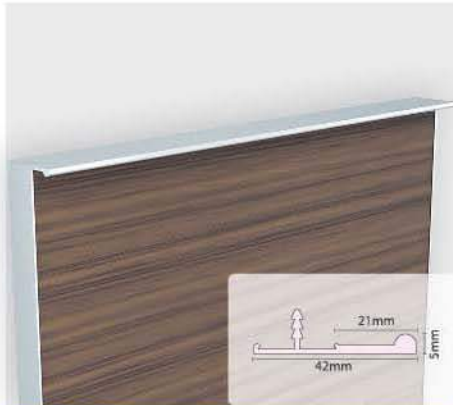

AG-21

Specification :

Aluminium Edge Profile : AG-21
Related Profile : AG-02
Width : 42mm
Finish : Alu. Matt, S.S. Hairline
Thickness of Panel : 19mm
(Can be use with MDF, PLY, CHIPBOARD)
Standard Length : 3mtr.