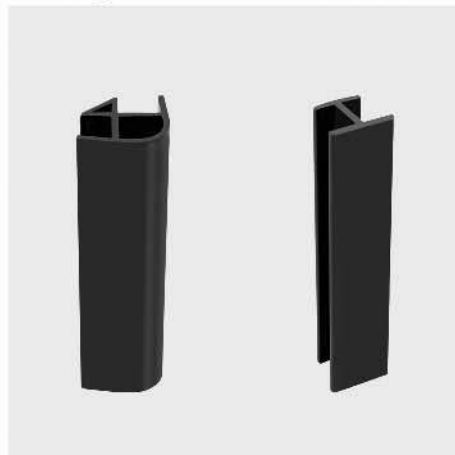

Skirting - Black

Available in H-100mm x Length - 4 Mtr.
Finish - Black

Skirting - Silver

Available in H-100mm x Length - 4 Mtr.
Finish - Silver

Skirting Corner & Connector - Black

Size - H-100mm x 90° Corner
Size - H-100mm x 180° Corner
Finish - Black