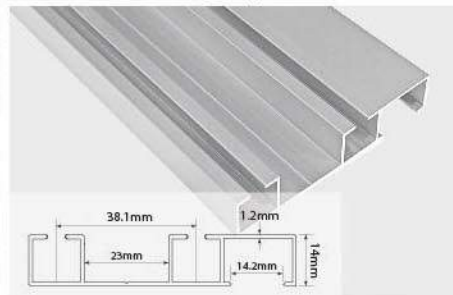

WSP-12 Sliding Top Profile