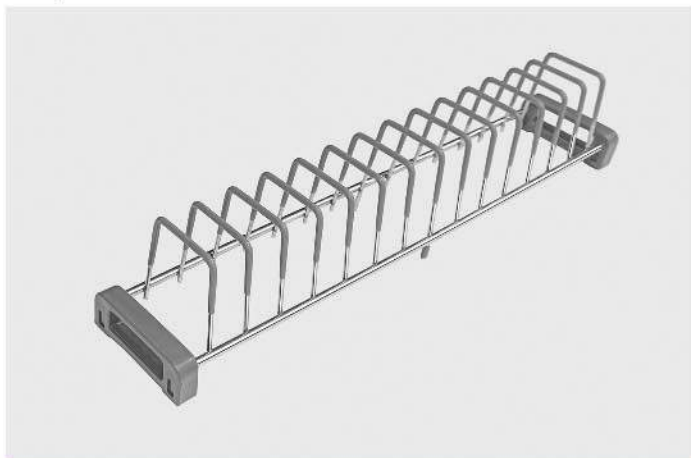

Cup & Saucer Fixture - 1

Width (mm)	Depth (mm)	Height (mm)
90	475, 525	100

Thali-Plate Fixture - 1

Width (mm)	Depth (mm)	Height (mm)
130	475, 525	140

Cup & Saucer Fixture - 2

Width (mm)	Depth (mm)	Height (mm)
90	475, 525	100