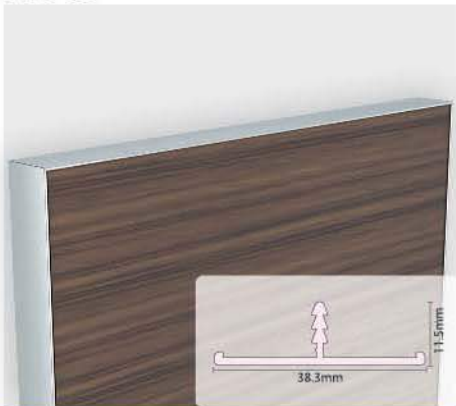

AG-07

Specification :

Aluminium Edge Profile : AG-07
Width : 38.3mm
Finish : Alu. Matt, S.S. Hairline
Thickness of Panel : 35mm
(Can be use with MDF, PLY, CHIPBOARD)
Standard Length : 3mtr.