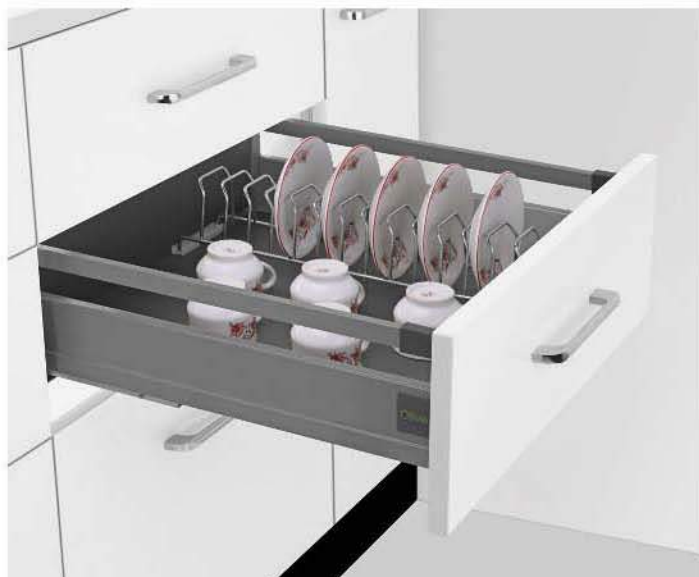

- Drawer side panel height 80mm.
- Suitable for Metallic Grey & White Finish

Cup & Saucer Stand For DRBX

Product Specification :

Width (mm)	Depth (mm)	Height (mm)
90	370, 420	85
90	470, 520	85

- Drawer side panel height 80mm.
- Suitable for Metallic Grey & White Finish