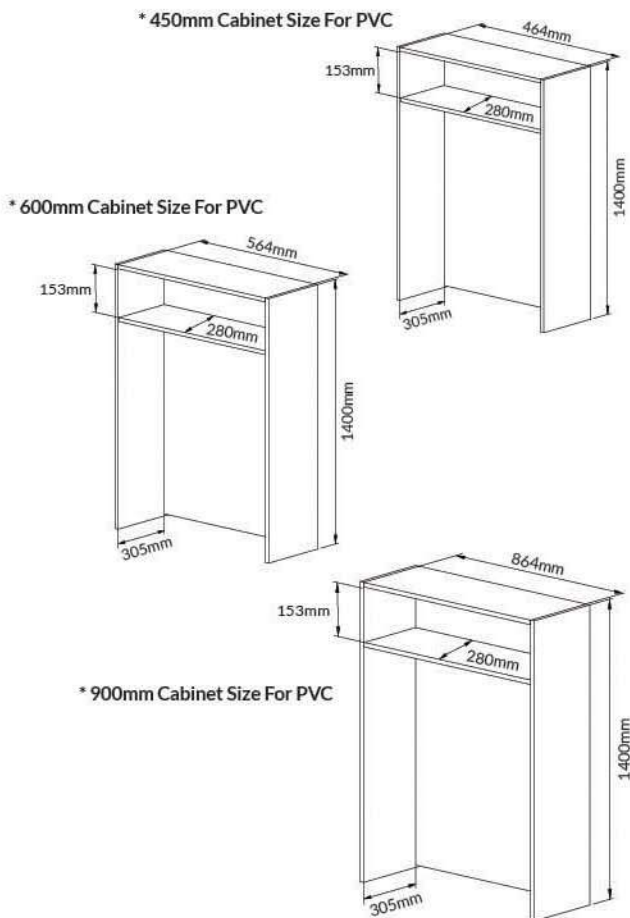

Rolling Shutters

Rolling Shutter Black (Acrylic)

Width (mm)	Depth (mm)	Height (mm)
450, 600, 900	350	1400

Rolling Shutter White (Acrylic)

Width (mm)	Depth (mm)	Height (mm)
450, 600, 900	350	1400