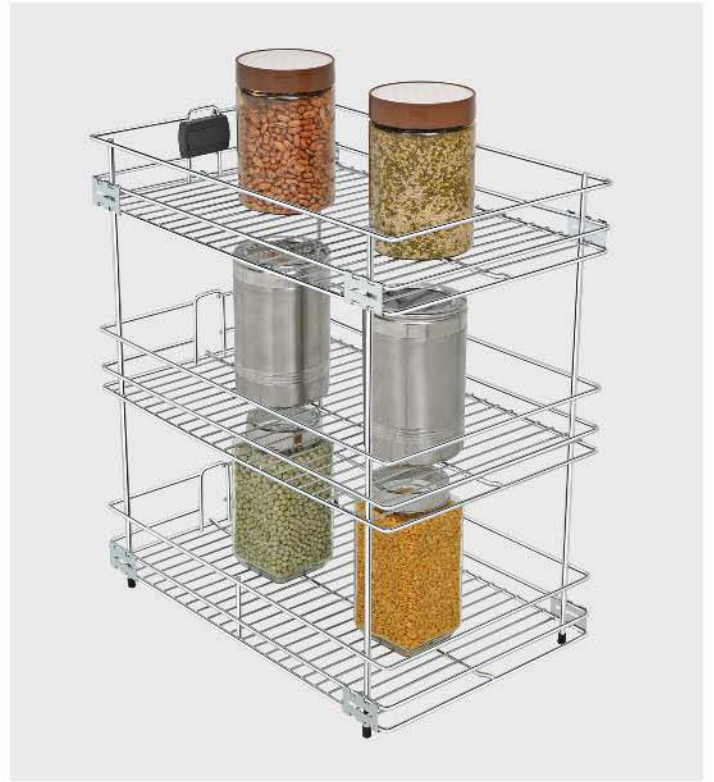

Three Shelf Pullout

Width (mm)	Depth (mm)	Height (mm)
100, 150, 200, 300	485	530