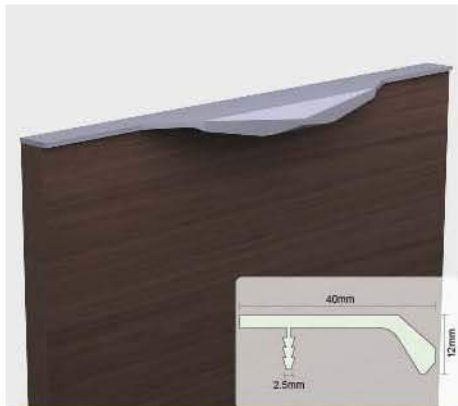

OGL-3508

Specification :

Aluminium Handle Profile : OGL-3508
Width : 40mm
Finish : Brushed Bronze, Matt Grey
Thickness of Panel : 19mm
(Can be use with MDF, PLY, CHIPBOARD)
Standard Length : 247, 297, 397, 447, 497, 597, 897