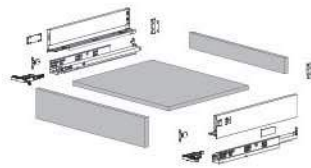

Product Breakdown Drawing