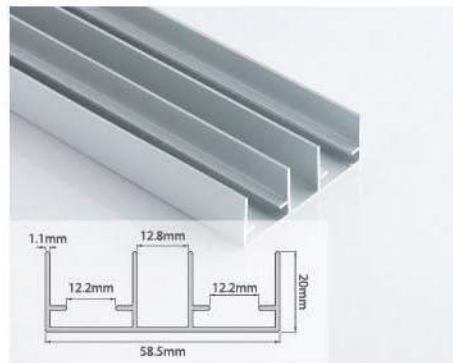

WSP-01 Sliding Top Profile