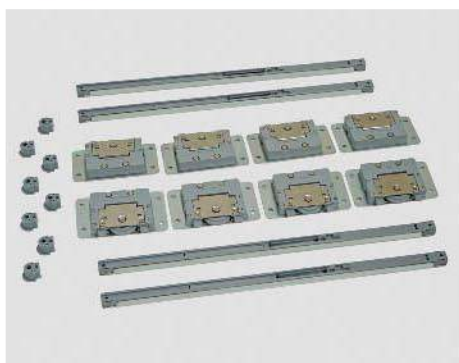

WSP-12 Sliding Bottom Profile