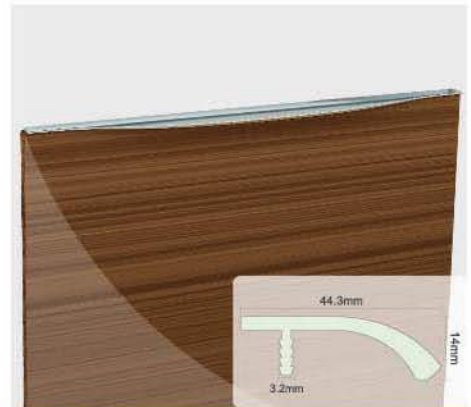

OGL-010

Specification :

Aluminium Handle : OGL-010
Width : 44.3mm
Finish : S.S. Brush
Thickness of Panel : 19mm
(Can be use with MDF, PLY, CHIPBOARD)
Standard Length : 297, 317, 397, 447, 497, 597, 897