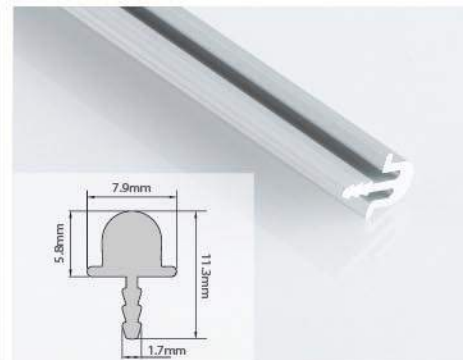

WSP-21 Sliding Bottom Profile