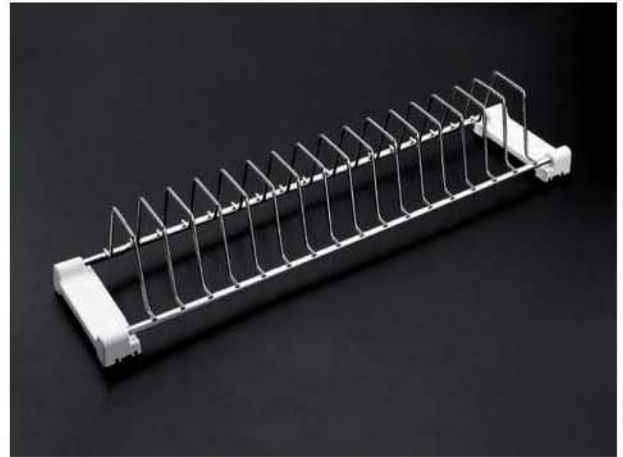

Prime Series

Plain Basket (For Telescopic Slide)

Width (mm)	Depth (mm)	Height (mm)
380, 430	400, 500,	100
480, 530	550, 600	100

Plain Basket (For Telescopic Slide)

Width (mm)	Depth (mm)	Height (mm)
380, 430	400, 500,	150
480, 530	550, 600	150

Width (mm)	Depth (mm)	Height (mm)
370, 420, 520, 610, 660, 700, 760, 810	385, 485, 535, 585	90

Gold Series Basket

Wire Basket Installation
With Quadro Channel

Cup & Saucer Basket

Cup & Saucer Basket

Width (mm)	Depth (mm)	Height (mm)
370, 420, 470, 520	385, 485, 535, 585	100