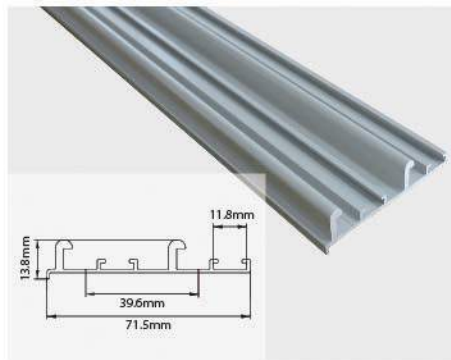

WSP-08 Sliding Top Profile