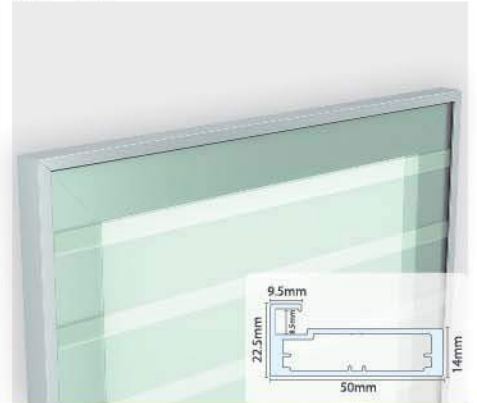

AP-08

Specification :

Aluminium Frame Profile : AP08
Related Handle Profile : AP81
Width : 50mm (Front 9.5mm)
Finish : Alu. Matt, S.S. Hairline
Thickness of Glass / Panel : 6mm
Standard Length : 3mtr.
Door Height & Width : upto 2200mm, upto 550mm