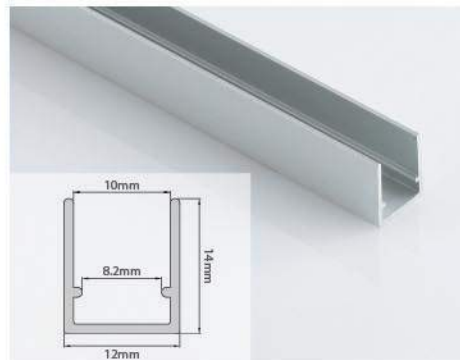

WSP-02 Sliding Top Profile