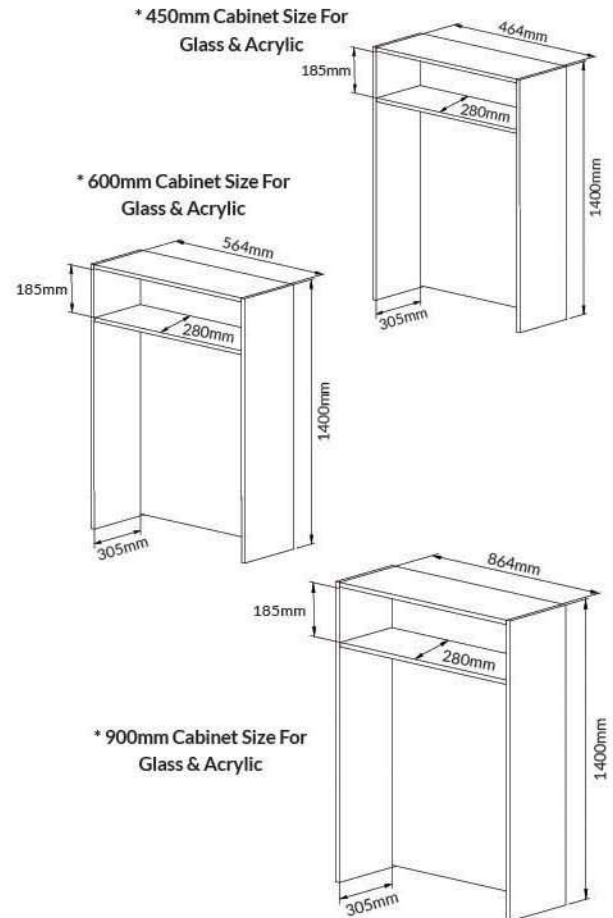

Rolling Shutters

Rolling Shutter Black (Acrylic)

Width (mm)	Depth (mm)	Height (mm)
450, 600, 900	350	1400

Rolling Shutter White (Acrylic)

Width (mm)	Depth (mm)	Height (mm)
450, 600, 900	350	1400