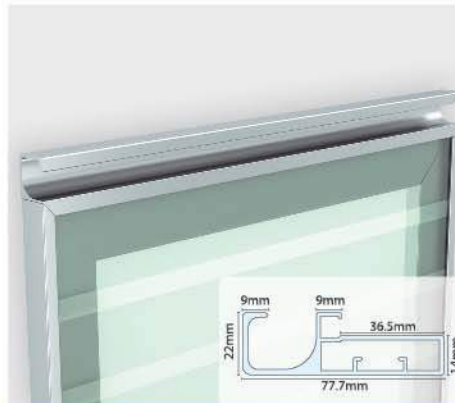

AP-21 L

Specification :

Aluminium Frame Profile : AP21
Related Profile : AP02
Width : 77.7mm (Front 9mm)
Finish : Alu. Matt, S.S. Brush,
Champagne Brush, Rose Gold, Grey (Glossy), Black (Matt).
Thickness of Glass / Panel : 4 to 5mm
Standard Length : 3mtr.
Door Height & Width : upto 2200mm, upto 550mm