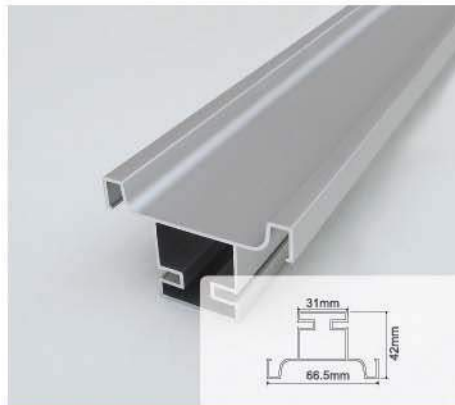

Aluminum Gola Profile

OGL-026

Specification :

Aluminium Handle : OGL-026
Width : 66.5mm
Finish : Anodized Silver, Glossy(Mirror)
Standard Length : 3.05mtr.
Product Use : Kitchen Cabinet, etc.