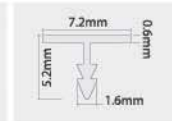

ODC-12

ODC-13