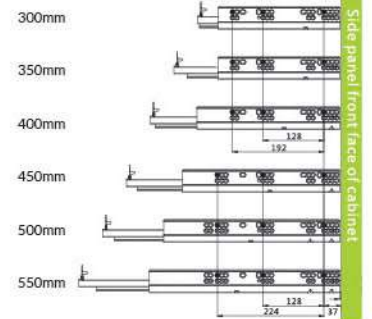

- Drawer side panel height 80mm.
- Suitable for Metallic Grey & White Finish

Cup & Saucer Stand For DRBX

Product Specification :

Width (mm)	Depth (mm)	Height (mm)
90	370, 420	85
90	470, 520	85

- Drawer side panel height 80mm.
- Suitable for Metallic Grey & White Finish

Thali-Plate Stand For DRBX

Product Specification :

Width (mm)	Depth (mm)	Height (mm)
130	370, 420	130
130	470, 520	130

- Drawer side panel height 80mm.
- Suitable for Metallic Grey & White Finish

Drawell Box

Drawell Box Front Panel

Product Specification :

- Drawer Front Panel Size 90mm x 1000mm.
- Available in Metallic Grey & White Finish

Slimtek 88mm Drawer

Product Specification :

- Full extension with self closing and soft closing
- Fashionable appearance, slow motion, easy assembling
- Drawer height 88mm
- Synchronized concealed slide, loading capacity 35kg
- Epoxy coated
- 3D regulations, up and down, left and right, front and back

Product Breakdown Drawing

Runner Installation

Nominal Length

Slimtek 120mm Drawer

Product Specification :

- Full extension with self closing and soft closing
- Fashionable appearance, slow motion, easy assembling
- Drawer height 120mm
- Synchronized concealed slide, loading capacity 35kg
- Epoxy coated
- 3D regulations, up and down, left and right, front and back