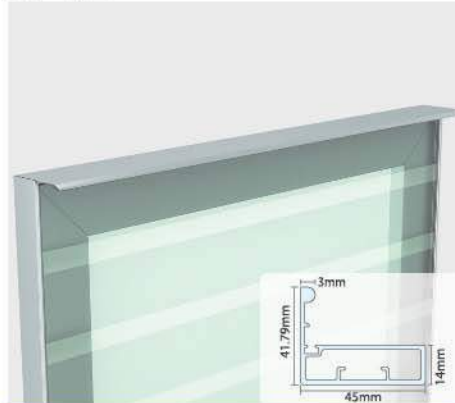

AP-72

Specification :

Aluminium Frame Profile : AP72
Related Profile : AP07
Width : 41.79mm (Front 5mm)
Finish : Alu. Matt, S.S. Hairline
Thickness of Glass / Panel : 5mm
Standard Length : 3mtr.
Door Height & Width : upto 2200mm, upto 550mm