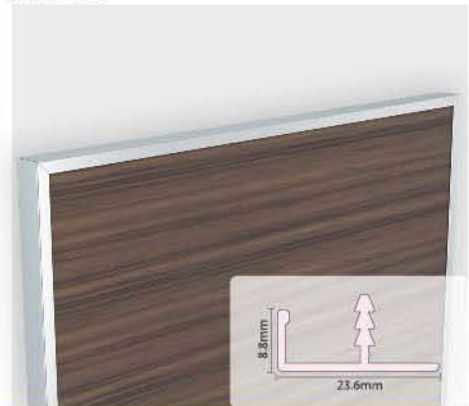

AG-09

Specification :

Aluminium Edge Profile : AG-09
Width : 23.6mm
Finish : Alu. Matt, S.S. Hairline
Thickness of Panel : 22mm
(Can be use with MDF, PLY, CHIPBOARD)
Standard Length : 3mtr.