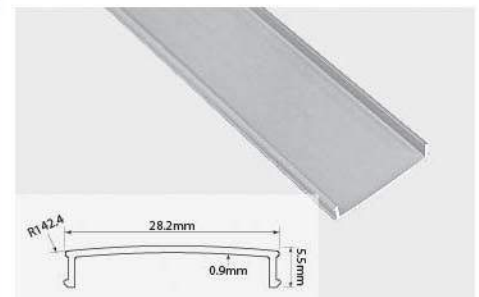

WSP-12 Sliding Top Profile

WSP-12 Sliding Bottom Profile

WSP-06 Sliding Top & Bottom Profile

WSP-12C Bottom Cover Profile

Door Sliding Systems

WSF - 05 For 2 Door & 3 Door

Product Specification :

- Easy Installation
- Clip on damper, dampers and parts are integrated.
- Special design of down runner to install and unistall.
- Up and down sync damping, with excellent soft close performance, screwdrivers can adjust from sides easily, with big adjust distance.
- Auto cleaning the rail, runners move smoothly and silently.
- Apply to door thickness : 16mm - 46mm.
- Loading capacity of door: 80 kg.