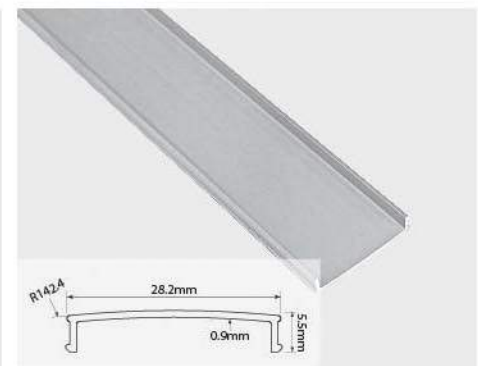

WSP-12C Bottom Cover Profile