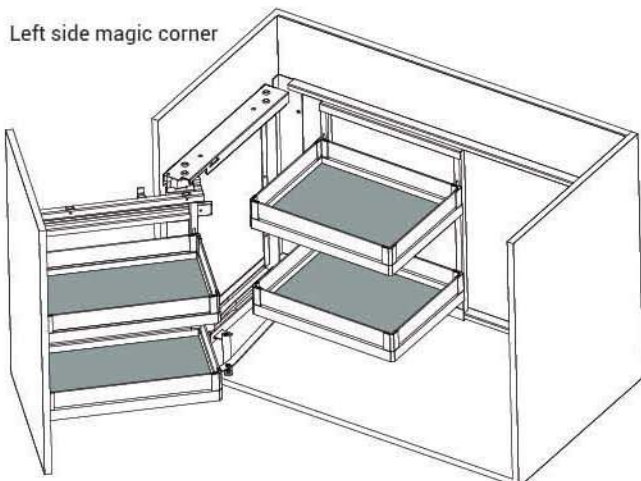

Corner Units

Cabinet Size (mm)	Width x Depth x Height (mm)	Description	Layers
1050-1100 x 560 x 720	860 x 530 x (530-750)	Left	2
1050-1100 x 560 x 720	860 x 530 x (530-750)	Right	2