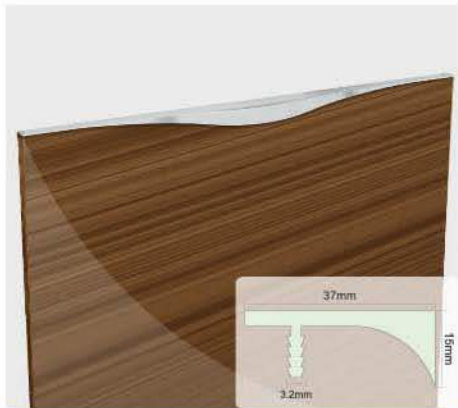

OGL-217

Specification :

Aluminium Handle : OGL-217
Width : 37mm
Finish : S.S. Brush, CP Finish
Thickness of Panel : 19mm
(Can be use with MDF, PLY, CHIPBOARD)
Standard Length : 297, 317, 397, 447, 497, 597, 697, 897