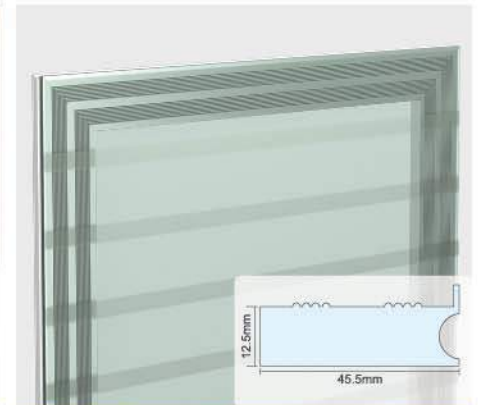

OGL-016

Specification :

- Aluminium Frame Profile : OGL-016
- Related Handle Profile : OGL-015
- Width : 45.5mm
- Finish : Glossy (Mirror), Rose Gold, Grey (Glossy), Black (Matt)
- Thickness of Glass / Panel : 3mm (Depend)
- Standard Length : 3.05mtr.