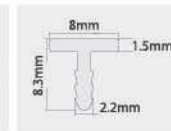

Aluminum Decorative Profile

Decorative Profile (Heavy)

Specification :

Aluminium Profile	: ODC-01, 02, 03
Width	: 6 mm, 8 mm, 12 mm
Finish	: Glossy (Mirror)
Standard Length	: 3 mtr.
Product Use	: Offices, Showrooms, Kitchen Cabinets, Wardrobes, etc.

ODC-02

Decorative Profile (Light)

Specification :

Aluminium Profile	: ODC-11, 11, 12
Width	: 5.4 mm, 7.2 mm, 11.5 mm
Finish	: Glossy (Mirror), Champagne Brush, Rose Gold (Glossy), Grey (Glossy), Black (Matt).
Standard Length	: 3 mtr.
Product Use	: Offices, Showrooms, Kitchen Cabinets, Wardrobes, etc.

SS HG-18-110 / SS HG-18-110-SO ECO 18-110SO / ECO 18-110SOCL

Auto Hinges

Specification :

- -Opening angle 110°
- -Shallow cup depth 13mm, also suitable for soft-formed doors
- -3-dimensional adjustment with suitable mounting plate
- -Shallow cup diameter 25mm
- -Available in Two Types
- a) Regular Hinges b) Soft Close Hinges
- -Available with full overly, Half Overly & Insert

Specification :

- -Opening angle 110°
- -Shallow cup depth 13mm, also suitable for soft-formed doors
- -3-dimensional adjustment with suitable mounting plate
- -Shallow cup diameter 25mm
- -Available in Two Types
- a) Soft Close Hinges b) Soft Close Clip-On Hinges
- -Available with full overly, Half Overly & Insert