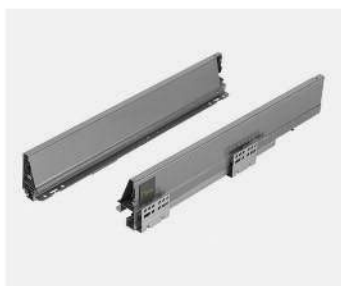

Drawell Box

DRBX with 80mm RCB (Metalic Grey)

Side Panel

80mm RCB

Product Specification :

- Standard Lengths : 300, 350, 400, 450, 500, 550, 600mm
- Full extension.
- Drawer side panel height 80mm.
- Weight carrying capacity up to 35kg.
- Easy, Quick installation and precise alignment.
- 60,000 life cycle test certified.
- Silent & ultra smooth soft closing runner.
- Modern design with larger internal drawer space & compatible drilling.