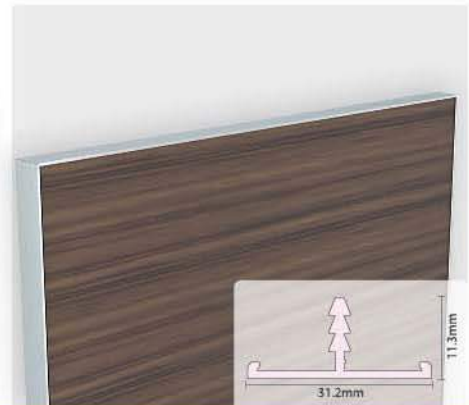

AG-06

Specification :

Aluminium Edge Profile : AG-06
Width : 31.2mm
Finish : Alu. Matt, S.S. Hairline
Thickness of Panel : 28mm
(Can be use with MDF, PLY, CHIPBOARD)
Standard Length : 3mtr.