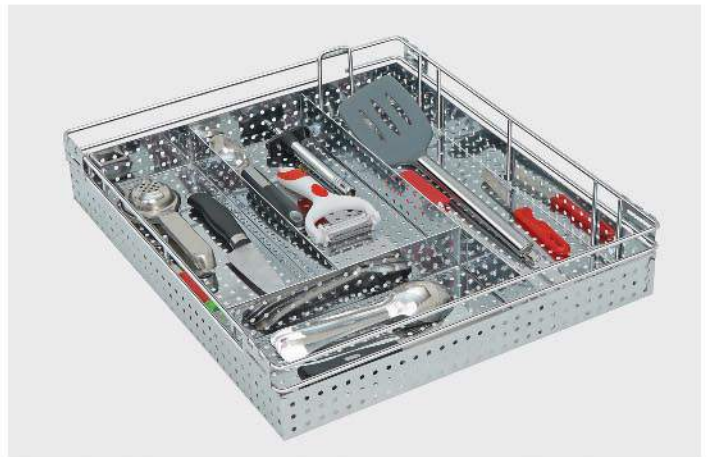

Perforated Cutlery Basket

Width (mm)	Depth (mm)	Height (mm)
370, 420, 470, 520	385, 485, 535, 585	100