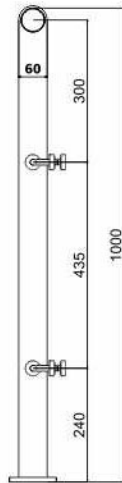

Vetroline - 28 With Plate

Vetroline - 28

Technical Details -

- Vetroline 28 : Side - Dia. 32 X 35 (L), Base Plate Size:- 32 (W) X 150mm (H) X 6mm Thk. Stud Distance at 118mm
- Vetroline 28 : Side - Dia. 32 X 35 (L) As Per Your Requirement
- Vetroline 28 : Side - Dia. 50 X 35 (L) As Per Your Requirement

Wooden Baluster

Vetroline - 27 T2

Vetroline - 26 TB

Vetroline-27 T2

Vetroline-26 TB

Technical Details -

- Vetroline 27 T2 : Dia. 38 X 1.5 Thk, Round Wooden in Centre Top Fitting / Balustrade 865 (H)
- Vetroline 26 TB : Dia. 38 X 1.5 Thk, Top Fitting / Balustrade 865 (H)

Vetroline - 27 TB

Vetroline - 26 T3

Vetroline-27 TB

Vetroline-26 T3

Technical Details -

- Vetroline 27 TB : Dia. 38 X 1.5 Thk, Top Fitting / Balustrade 865 (H)
- Vetroline 26 T3 : Dia. 38 X 1.5 Thk, Round Wooden in Centre Top Fitting / Balustrade 865 (H)

Premium Baluster

Vetroline - 46 GR

Vetroline - 48 GR

Vetroline-46 GR

Vetroline-48 GR

Technical Details -

- **Vetroline 46 TGR** : Rec. 60 (W) X 10 Thk, Top Fitting, Balustrade 1000 (H) # 240mm From Base & 435mm Distance Between 2 Glass Brackets.
- **Vetroline 48 TGR** : Rec. 100 (W) X 10 Thk, Top Fitting, Balustrade 950 (H) # 240mm From Base & 435 mm Distance Between 2 Glass Brackets.