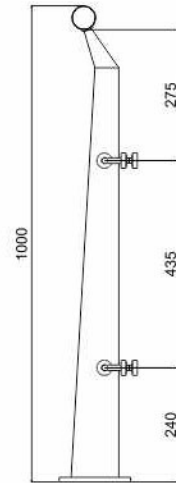

Vetroline - 27 TB

Vetroline - 26 T3

Vetroline-27 TB

Vetroline-26 T3

Technical Details -

- Vetroline 27 TB : Dia. 38 X 1.5 Thk, Top Fitting / Balustrade 865 (H)
- Vetroline 26 T3 : Dia. 38 X 1.5 Thk, Round Wooden in Centre Top Fitting / Balustrade 865 (H)

Premium Baluster

Vetroline - 46 GR

Vetroline - 48 GR

Vetroline-46 GR

Vetroline-48 GR

Technical Details -

- **Vetroline 46 TGR** : Rec. 60 (W) X 10 Thk, Top Fitting, Balustrade 1000 (H) # 240mm From Base & 435mm Distance Between 2 Glass Brackets.
- **Vetroline 48 TGR** : Rec. 100 (W) X 10 Thk, Top Fitting, Balustrade 950 (H) # 240mm From Base & 435 mm Distance Between 2 Glass Brackets.