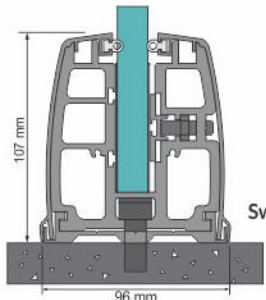

Glass Bracket

Bracket Body Cover

Bottom Track

Bracket End Cap SS

Bracket End Cap PVC

Adjustable Profile

Adjustable Profile
For extra strong grip to the glass

Technical Details -

- Marvelous look railing designed.
- Bottom track to be placed over finished surface.
- Brackets to be mounted in pieces & cover to be fixed in a continuous length.
- This system can also be used as a slotted brackets system.
- No pre-planning is required as it is a floor mounting system.
- Available Glass bracket sizes : 75mm, 100mm, 125mm, 150mm.
- Suitable for glass thickness from 12mm to 15mm Laminated and Sentry.
- Available in two finishes, Silver and Champagne.