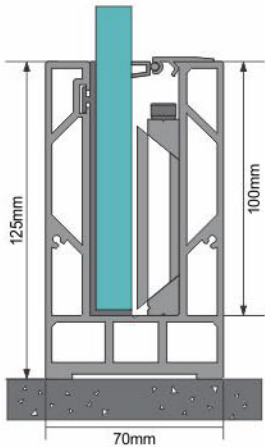

ALUMINUM GLASS RAILING (CONVENTIONAL RANGE)

www.oliveworld.co.in

VARs - 01

Specifications :

- Dimension** : 125 mm x 70 mm
- Fitting** : Top Mounted or Concealed
- Glass Thickness** : 12 mm to 21.52 mm
- Glass Height** : 1050 mm upto 1200 mm
- Finish** : Mill / Silver / Champagne

Aluminum U-Channel

U-Channel Top

Glass Packing Aluminum

EPDM Gasket

Top EPDM Gasket

VARs - 02

Specifications :

- Dimension** : 121 mm x 45 mm
- Fitting** : Top Mounted or Concealed
- Glass Thickness** : 12 mm to 17.52 mm
- Glass Height** : 900 mm upto 1150 mm
- Finish** : Mill / Silver / Champagne

Aluminum U-Channel

Glass Packing ABS

Top EPDM Gasket

VARs - 03

Specifications :

- Dimension** : 80 mm x 37 mm
- Fitting** : Top Mounted or Concealed
- Glass Thickness** : 12 mm to 13.52 mm
- Glass Height** : 750 mm upto 1050 mm
- Finish** : Mill / Silver / Champagne

Aluminum U-Channel

Glass Packing ABS

EPDM Gasket

Top EPDM Gasket

VARs - 04

Specifications :

- Dimension** : 115 mm x 60 mm (Bracket Wise)
- Bracket Lengths** : 140 mm and 70 mm
- Fitting** : Top Mounted or Side Mounted or Concealed
- Glass Thickness** : 12 mm to 15 mm
- Glass Height** : 900 mm upto 1100 mm
- Finish** : Mill / Silver / Champagne