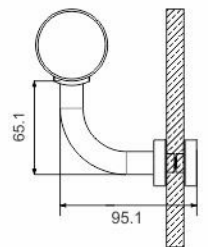

Glass Fitting
Regular-04