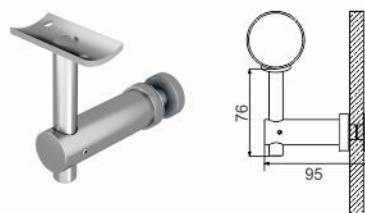

02-Handle Fitting Regular

09-Handle Fitting

Glass Fitting
Eco-02

Glass Fitting
02

Glass Fitting
03

Glass Fitting
04

Glass Fitting
Regular-04

Glass Fitting
08

Glass Fitting
09

Wall Fitting-4.1

Handrail Fitting-9

Wall Fitting-2

Wall Fitting-3

Wall Fitting-4.1

Wall Fitting-9

Dia. 16mm, 38mm & 50mm
Pipe 1.5mm Thik Pipe