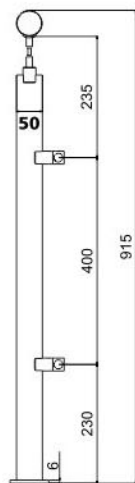

Vetroline - 28 With Plate

Vetroline - 28

Technical Details -

- Vetroline 28 : Side - Dia. 32 X 35 (L), Base Plate Size:- 32 (W) X 150mm (H) X 6mm Thk. Stud Distance at 118mm
- Vetroline 28 : Side - Dia. 32 X 35 (L) As Per Your Requirement
- Vetroline 28 : Side - Dia. 50 X 35 (L) As Per Your Requirement

Vetroline - 11 T2

Vetroline - 13 T2

Vetroline-11 T2

Vetroline-13 T2

Technical Details -

- Vetroline 11 T2 : Dia. 38 X 1.5 Thk. Top Fitting / Balustrade 865 (H)
- Vetroline 13 T2 : Sq. 40 (W) X 40 (L) X 1.5 Thk. Top Fitting / Balustrade 865 (H)