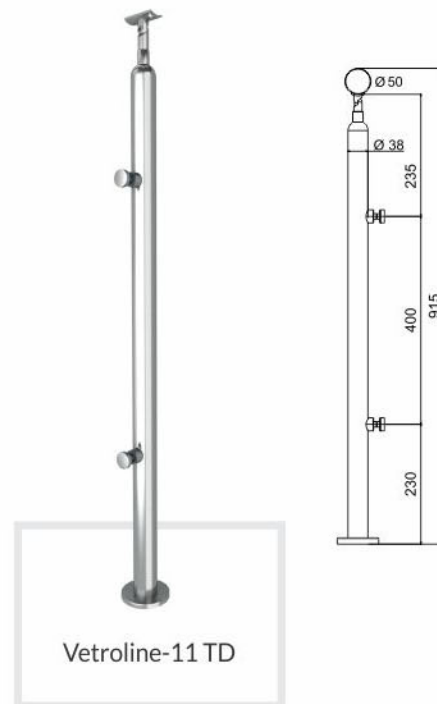

Vetroline - 28 With Plate

Vetroline - 28

Technical Details -

- Vetroline 28 : Side - Dia. 32 X 35 (L), Base Plate Size:- 32 (W) X 150mm (H) X 6mm Thk. Stud Distance at 118mm
- Vetroline 28 : Side - Dia. 32 X 35 (L) As Per Your Requirement
- Vetroline 28 : Side - Dia. 50 X 35 (L) As Per Your Requirement

Vetroline-16 T2

Vetroline-19 T2

Technical Details -

- Vetroline 16 T2 : Rec. Strip 50 (W) X 8 Thk, Top Fitting / Balustrade 865 (H)
- Vetroline 19 T2 : Rec. Strip 50 (W) X 8 Thk, Top Fitting / Balustrade 865 (H)

Vetroline - 11 TB

Vetroline - 13 TB

Vetroline-11 TB

Vetroline-13 TB

Technical Details -

- Vetroline 11 TB : Dia. 38 X 1.5 Thk, Top Fitting / Balustrade 865 ht.
- Vetroline 13 TB : Sq. 40 (W) X 40 (L) X 1.5 Thk, Top Fitting / Balustrade 865 ht.

Vetroline - 19 TB

Vetroline - 11 TD

Vetroline-19 TB

Vetroline-11 TD

Technical Details -

- Vetroline 19 TB : Rec. Strip 50 (W) X 8 Thk, Top Fitting / Balustrade 865 (H)
- Vetroline 11 TD : Dia. 38 X 1.5 Thk, Top Fitting / Balustrade 865 (H)