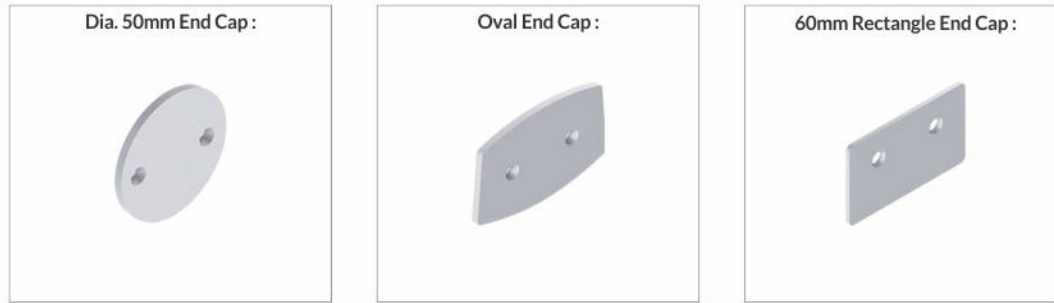

Aluminum Glass Railing Handrail End Caps :