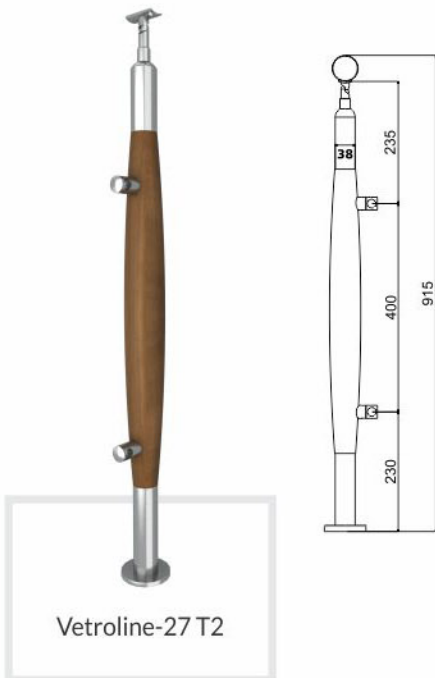

Technical Details -

- Vetroline 13 T3 : Sq. 40 (W) X 40 (L) X 1.5 Thk, Top Fitting / Balustrade 865 (H)
- Vetroline 13 B T2 : Sq. 30 (W) X 30 (L) X 1.5 Thk, Top Fitting / Balustrade 865 (H)

Vetroline - 13B TD 30x30

Vetroline - 26 T2

Vetroline-13B TD
30x30

Vetroline-26 T2

Technical Details -

- Vetroline 13 B TD : Sq. 30 (W) X 30 (L) X 1.5 Thk, Top Fitting / Balustrade 865 (H)
- Vetroline 26 T2 : Dia. 38 X 1.5 Thk, Round Wooden in Centre Top Fitting / Balustrade 865 (H)

Wooden Baluster

Vetroline - 27 T2

Vetroline - 26 TB

Vetroline-27 T2

Vetroline-26 TB

Technical Details -

- Vetroline 27 T2 : Dia. 38 X 1.5 Thk, Round Wooden in Centre Top Fitting / Balustrade 865 (H)
- Vetroline 26 TB : Dia. 38 X 1.5 Thk, Top Fitting / Balustrade 865 (H)

Vetroline - 27 TB

Vetroline - 26 T3

Vetroline-27 TB

Vetroline-26 T3

Technical Details -

- Vetroline 27 TB : Dia. 38 X 1.5 Thk, Top Fitting / Balustrade 865 (H)
- Vetroline 26 T3 : Dia. 38 X 1.5 Thk, Round Wooden in Centre Top Fitting / Balustrade 865 (H)