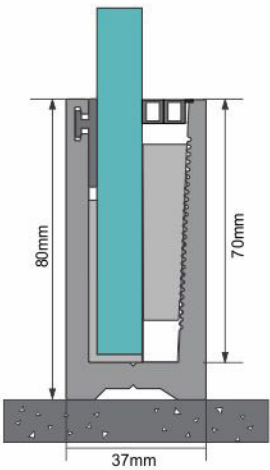

Aluminum U-Channel

U-Channel Top

Glass Packing Aluminum

EPDM Gasket

Top EPDM Gasket

VARs - 02

Specifications :

- Dimension** : 121 mm x 45 mm
- Fitting** : Top Mounted or Concealed
- Glass Thickness** : 12 mm to 17.52 mm
- Glass Height** : 900 mm upto 1150 mm
- Finish** : Mill / Silver / Champagne

Aluminum U-Channel

Glass Packing ABS

Top EPDM Gasket

VARs - 03

Specifications :

- Dimension** : 80 mm x 37 mm
- Fitting** : Top Mounted or Concealed
- Glass Thickness** : 12 mm to 13.52 mm
- Glass Height** : 750 mm upto 1050 mm
- Finish** : Mill / Silver / Champagne

Aluminum U-Channel

Glass Packing ABS

EPDM Gasket

Top EPDM Gasket

VARs - 04

Specifications :

- Dimension** : 115 mm x 60 mm (Bracket Wise)
- Bracket Lengths** : 140 mm and 70 mm
- Fitting** : Top Mounted or Side Mounted or Concealed
- Glass Thickness** : 12 mm to 15 mm
- Glass Height** : 900 mm upto 1100 mm
- Finish** : Mill / Silver / Champagne

Aluminum Bracket
70mm & 140mm

Side Cover L & R

EPDM Gasket

Glass Packing ABS

Top EPDM Gasket

Specifications :

- Dimension** : 98 mm x 84 mm (Bracket Wise)
- Bracket Lengths** : 140 mm and 70 mm
- Fitting** : Top Mounted
- Glass Thickness** : 12 mm
- Glass Height** : 750 mm upto 1050 mm
- Finish** : Mill / Silver / Champagne