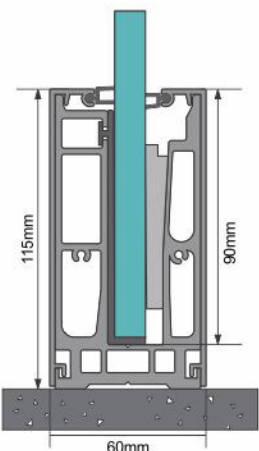

Aluminum U-Channel

U-Channel Top

Glass Packing Aluminum

EPDM Gasket

Top EPDM Gasket

VARs - 02

Specifications :

- Dimension** : 121 mm x 45 mm
- Fitting** : Top Mounted or Concealed
- Glass Thickness** : 12 mm to 17.52 mm
- Glass Height** : 900 mm upto 1150 mm
- Finish** : Mill / Silver / Champagne

Aluminum U-Channel

Glass Packing ABS

Top EPDM Gasket

VARs - 03

Specifications :

- Dimension** : 80 mm x 37 mm
- Fitting** : Top Mounted or Concealed
- Glass Thickness** : 12 mm to 13.52 mm
- Glass Height** : 750 mm upto 1050 mm
- Finish** : Mill / Silver / Champagne

Aluminum U-Channel

Glass Packing ABS

EPDM Gasket

Top EPDM Gasket

VARs - 04

Specifications :

- Dimension** : 115 mm x 60 mm (Bracket Wise)
- Bracket Lengths** : 140 mm and 70 mm
- Fitting** : Top Mounted or Side Mounted or Concealed
- Glass Thickness** : 12 mm to 15 mm
- Glass Height** : 900 mm upto 1100 mm
- Finish** : Mill / Silver / Champagne

Aluminum Bracket
70mm & 140mm

Side Cover L & R

EPDM Gasket

Glass Packing ABS

Top EPDM Gasket

Specifications :

- Dimension** : 98 mm x 84 mm (Bracket Wise)
- Bracket Lengths** : 140 mm and 70 mm
- Fitting** : Top Mounted
- Glass Thickness** : 12 mm
- Glass Height** : 750 mm upto 1050 mm
- Finish** : Mill / Silver / Champagne