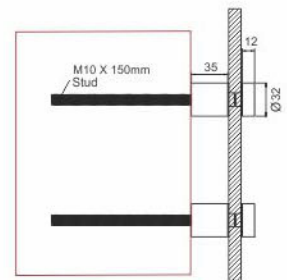

ALUMINUM GLASS RAILING (CONVENTIONAL RANGE)

www.oliveworld.co.in

VARs - 01

Specifications :

- Dimension** : 125 mm x 70 mm
- Fitting** : Top Mounted or Concealed
- Glass Thickness** : 12 mm to 21.52 mm
- Glass Height** : 1050 mm upto 1200 mm
- Finish** : Mill / Silver / Champagne

Aluminum U-Channel

Glass Packing ABS

EPDM Gasket

Top EPDM Gasket

VARs - 04

Specifications :

- Dimension** : 115 mm x 60 mm (Bracket Wise)
- Bracket Lengths** : 140 mm and 70 mm
- Fitting** : Top Mounted or Side Mounted or Concealed
- Glass Thickness** : 12 mm to 15 mm
- Glass Height** : 900 mm upto 1100 mm
- Finish** : Mill / Silver / Champagne

STAINLESS STEEL RAILING

www.oliveworld.co.in

Vetroline - 5 For Stair Case

Vetroline - 4 Top Fitting

Technical Details -

- Vetroline - 1 : Dia. 38 / Top Fitting, Balu. 180 (H) / 120 mm Slot Depth
- Vetroline - 1 Stair Case : Dia. 38 / Top Fitting, Balu. 210 (H) / 120 mm Slot Depth
- Vetroline - 4 Top : Rec. Strip - 50 (W) X 8 Thk. / Top Fitting, Balu. 230 (H) / Hole Distance at 75mm
- Vetroline - 5 Balcony : Rec. 34 (W) X 40 (L) / Top Fitting, Balu. 150 (H) / 100 mm Slot Depth
- Vetroline - 5 Stair Case : Rec. 34 (W) X 40 (L) / Top Fitting, Balu. 230 (H) / 115 mm Slot Depth

Vetroline - 28 With Plate

Vetroline - 28

Technical Details -

- Vetroline 28 : Side - Dia. 32 X 35 (L), Base Plate Size:- 32 (W) X 150mm (H) X 6mm Thk. Stud Distance at 118mm
- Vetroline 28 : Side - Dia. 32 X 35 (L) As Per Your Requirement
- Vetroline 28 : Side - Dia. 50 X 35 (L) As Per Your Requirement