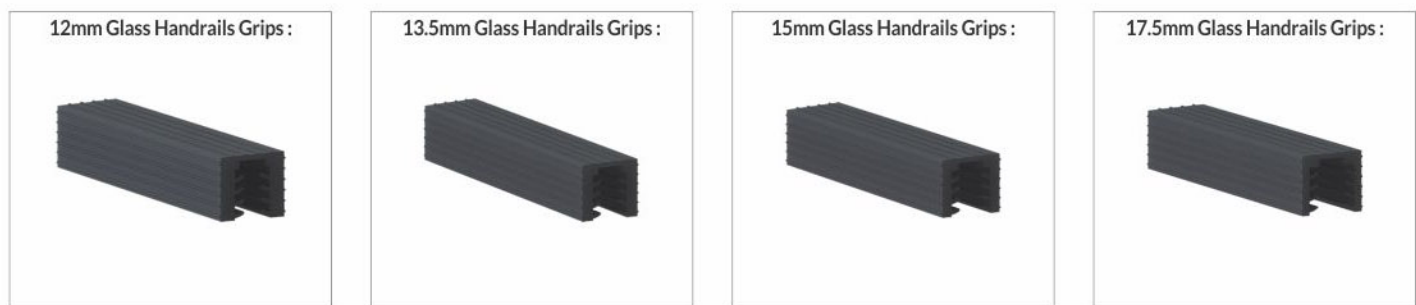

Glass Bracket

Bracket Body Cover

Adjustable Profile

Adjustable Profile
For extra strong grip to the glass

Bracket End Cap SS

Bracket End Cap PVC

Aluminum Glass Railing Handrails :

Aluminum Glass Railing Handrails Wall End Caps :

Aluminum Glass Railing Handrails Elbows :

Aluminum Glass Railing Handrails S.S. Joints :

Aluminum Glass Railing Handrail End Caps :

Aluminum Glass Railing Handrail Grips :

Aluminum Glass Railing Other Accessories :