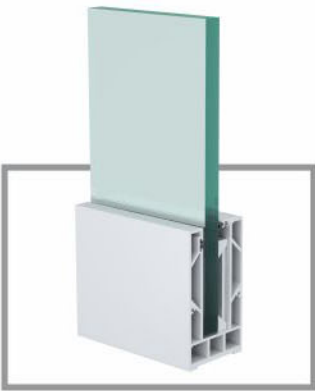

ALUMINUM GLASS RAILING (CONVENTIONAL RANGE)

www.oliveworld.co.in

VARs - 01

Specifications :

- Dimension** : 125 mm x 70 mm
- Fitting** : Top Mounted or Concealed
- Glass Thickness** : 12 mm to 21.52 mm
- Glass Height** : 1050 mm upto 1200 mm
- Finish** : Mill / Silver / Champagne