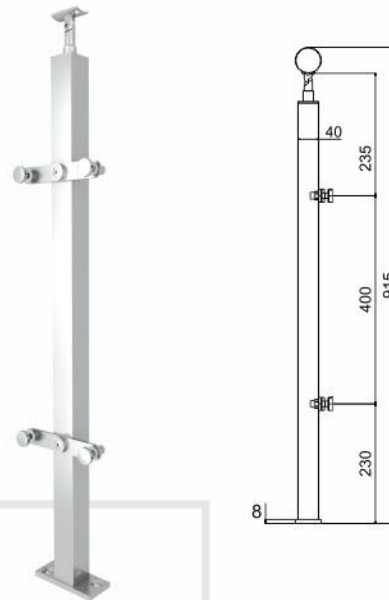

Vetroline - 28 With Plate

Vetroline - 28

Technical Details -

- Vetroline 28 : Side - Dia. 32 X 35 (L), Base Plate Size:- 32 (W) X 150mm (H) X 6mm Thk. Stud Distance at 118mm
- Vetroline 28 : Side - Dia. 32 X 35 (L) As Per Your Requirement
- Vetroline 28 : Side - Dia. 50 X 35 (L) As Per Your Requirement

Vetroline - 11 T2

Vetroline - 13 T2

Vetroline-11 T2

Vetroline-13 T2

Technical Details -

- Vetroline 11 T2 : Dia. 38 X 1.5 Thk. Top Fitting / Balustrade 865 (H)
- Vetroline 13 T2 : Sq. 40 (W) X 40 (L) X 1.5 Thk. Top Fitting / Balustrade 865 (H)

Vetroline-16 T2

Vetroline-19 T2

Technical Details -

- Vetroline 16 T2 : Rec. Strip 50 (W) X 8 Thk, Top Fitting / Balustrade 865 (H)
- Vetroline 19 T2 : Rec. Strip 50 (W) X 8 Thk, Top Fitting / Balustrade 865 (H)

Vetroline - 11 TB

Vetroline - 13 TB

Vetroline-11 TB

Vetroline-13 TB

Technical Details -

- Vetroline 11 TB : Dia. 38 X 1.5 Thk, Top Fitting / Balustrade 865 ht.
- Vetroline 13 TB : Sq. 40 (W) X 40 (L) X 1.5 Thk, Top Fitting / Balustrade 865 ht.