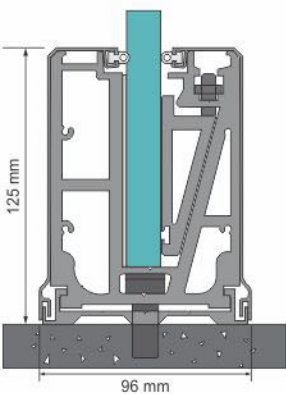

ALUMINUM GLASS RAILING (PREMIUM RANGE)

www.oliveworld.co.in

Technical Details -

- Effortless and stylish square look design.
- Bottom track to be placed over finished surface.
- Brackets to be mounted in pieces & cover to be fixed in a continuous length.
- This system can also be used as a slotted brackets system.
- No pre-planning is required as it is a floor mounting system.
- Available Glass bracket sizes : 75mm, 100mm, 125mm, 150mm.
- Suitable for glass thickness from 12mm to 17.5mm Laminated and Sentry.
- Available in two finishes, Silver and Champagne.

Glass Bracket

Bracket Body Cover

Bottom Track

Bracket End Cap SS

Bracket End Cap PVC

Adjustable Profile

Adjustable Profile
For extra strong grip to the glass

Technical Details -

Vetroline - 28 With Plate

Vetroline - 28

Technical Details -

- Vetroline 28 : Side - Dia. 32 X 35 (L), Base Plate Size:- 32 (W) X 150mm (H) X 6mm Thk. Stud Distance at 118mm
- Vetroline 28 : Side - Dia. 32 X 35 (L) As Per Your Requirement
- Vetroline 28 : Side - Dia. 50 X 35 (L) As Per Your Requirement