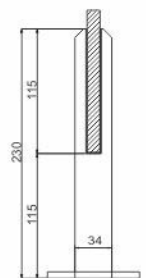

Aluminum U-Channel

Glass Packing ABS

EPDM Gasket

Top EPDM Gasket

VARs - 04

Specifications :

- Dimension** : 115 mm x 60 mm (Bracket Wise)
- Bracket Lengths** : 140 mm and 70 mm
- Fitting** : Top Mounted or Side Mounted or Concealed
- Glass Thickness** : 12 mm to 15 mm
- Glass Height** : 900 mm upto 1100 mm
- Finish** : Mill / Silver / Champagne

Aluminum Bracket
70mm & 140mm

Side Cover L & R

EPDM Gasket

Glass Packing ABS

Top EPDM Gasket

Specifications :

- Dimension** : 98 mm x 84 mm (Bracket Wise)
- Bracket Lengths** : 140 mm and 70 mm
- Fitting** : Top Mounted
- Glass Thickness** : 12 mm
- Glass Height** : 750 mm upto 1050 mm
- Finish** : Mill / Silver / Champagne

STAINLESS STEEL RAILING

www.oliveworld.co.in

Vetroline - 5 For Stair Case

Vetroline - 4 Top Fitting

Technical Details -

- Vetroline - 1 : Dia. 38 / Top Fitting, Balu. 180 (H) / 120 mm Slot Depth
- Vetroline - 1 Stair Case : Dia. 38 / Top Fitting, Balu. 210 (H) / 120 mm Slot Depth
- Vetroline - 4 Top : Rec. Strip - 50 (W) X 8 Thk. / Top Fitting, Balu. 230 (H) / Hole Distance at 75mm
- Vetroline - 5 Balcony : Rec. 34 (W) X 40 (L) / Top Fitting, Balu. 150 (H) / 100 mm Slot Depth
- Vetroline - 5 Stair Case : Rec. 34 (W) X 40 (L) / Top Fitting, Balu. 230 (H) / 115 mm Slot Depth

Vetroline - 28 With Plate

Vetroline - 28

Technical Details -

- Vetroline 28 : Side - Dia. 32 X 35 (L), Base Plate Size:- 32 (W) X 150mm (H) X 6mm Thk. Stud Distance at 118mm
- Vetroline 28 : Side - Dia. 32 X 35 (L) As Per Your Requirement
- Vetroline 28 : Side - Dia. 50 X 35 (L) As Per Your Requirement