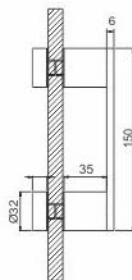

Vetroline - 28 With Plate

Vetroline - 28

Technical Details -

- Vetroline 28 : Side - Dia. 32 X 35 (L), Base Plate Size:- 32 (W) X 150mm (H) X 6mm Thk. Stud Distance at 118mm
- Vetroline 28 : Side - Dia. 32 X 35 (L) As Per Your Requirement
- Vetroline 28 : Side - Dia. 50 X 35 (L) As Per Your Requirement