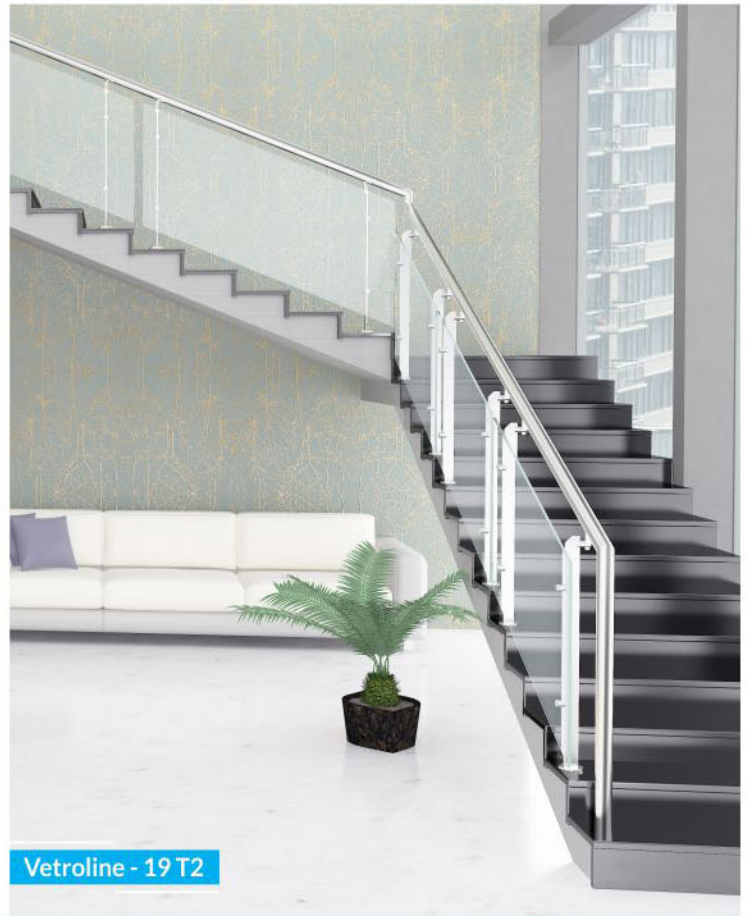

Vetroline - 28 With Plate

Vetroline - 28

Technical Details -

- Vetroline 28 : Side - Dia. 32 X 35 (L), Base Plate Size:- 32 (W) X 150mm (H) X 6mm Thk. Stud Distance at 118mm
- Vetroline 28 : Side - Dia. 32 X 35 (L) As Per Your Requirement
- Vetroline 28 : Side - Dia. 50 X 35 (L) As Per Your Requirement

Vetroline - 11 T2

Vetroline - 13 T2

Vetroline-11 T2

Vetroline-13 T2

Technical Details -

- Vetroline 11 T2 : Dia. 38 X 1.5 Thk. Top Fitting / Balustrade 865 (H)
- Vetroline 13 T2 : Sq. 40 (W) X 40 (L) X 1.5 Thk. Top Fitting / Balustrade 865 (H)