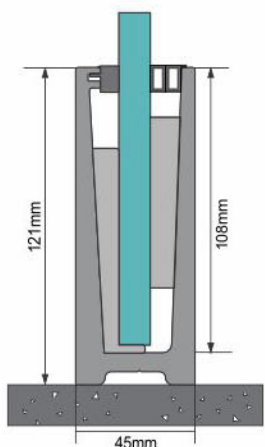

ALUMINUM GLASS RAILING (CONVENTIONAL RANGE)

www.oliveworld.co.in

VARs - 01

Specifications :

- Dimension** : 125 mm x 70 mm
- Fitting** : Top Mounted or Concealed
- Glass Thickness** : 12 mm to 21.52 mm
- Glass Height** : 1050 mm upto 1200 mm
- Finish** : Mill / Silver / Champagne

Aluminum U-Channel

U-Channel Top

Glass Packing Aluminum

EPDM Gasket

Top EPDM Gasket

VARs - 02

Specifications :

- Dimension** : 121 mm x 45 mm
- Fitting** : Top Mounted or Concealed
- Glass Thickness** : 12 mm to 17.52 mm
- Glass Height** : 900 mm upto 1150 mm
- Finish** : Mill / Silver / Champagne

Aluminum U-Channel

Glass Packing ABS

Top EPDM Gasket

VARs - 03

Specifications :

- Dimension** : 80 mm x 37 mm
- Fitting** : Top Mounted or Concealed
- Glass Thickness** : 12 mm to 13.52 mm
- Glass Height** : 750 mm upto 1050 mm
- Finish** : Mill / Silver / Champagne

Aluminum U-Channel

Glass Packing ABS

EPDM Gasket

Top EPDM Gasket

VARs - 04

Specifications :

- Dimension** : 115 mm x 60 mm (Bracket Wise)
- Bracket Lengths** : 140 mm and 70 mm
- Fitting** : Top Mounted or Side Mounted or Concealed
- Glass Thickness** : 12 mm to 15 mm
- Glass Height** : 900 mm upto 1100 mm
- Finish** : Mill / Silver / Champagne