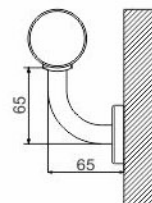

Glass Fitting
09

Wall Fitting-4.1

Handrail Fitting-9

Wall Fitting-2

Wall Fitting-3

Wall Fitting-4.1

Wall Fitting-9

Dia. 16mm, 38mm & 50mm
Pipe 1.5mm Thik Pipe

Square 40mm & 50mm
Pipe 1.5mm Thik Pipe

Rectangular 50 x 25 & 75 x 25
Pipe 1.5mm Thik Pipe

Wall Concild For 38mm Pipe

Wall Concild For 50mm Pipe

Dia. 42.5mm Single
(24 x 24mm) Slotted Pipe

Dia. 51mm Single
(15 X 15mm) Slotted Pipe