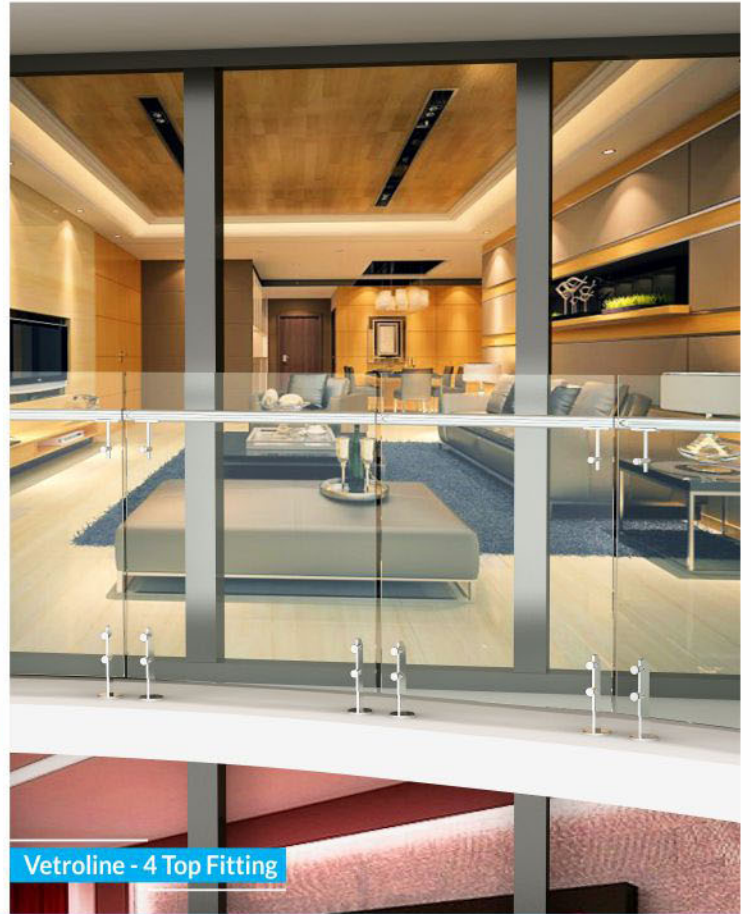

Vetroline - 4 Top Fitting