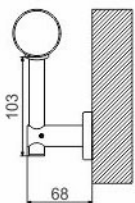

Glass Fitting
09

Wall Fitting-4.1

Handrail Fitting-9

Wall Fitting-2

Wall Fitting-3

Wall Fitting-4.1

Wall Fitting-9

Dia. 16mm, 38mm & 50mm
Pipe 1.5mm Thik Pipe