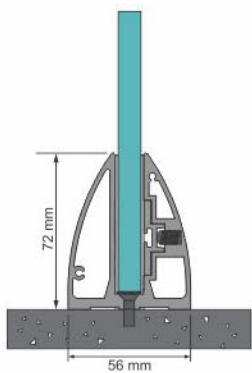

Glass Bracket :

Bracket End Cap :

Adjustable Profile

Adjustable Profile
For extra strong grip to the glass

Fairey System S-1

Fairey System C-1

Technical Details -

- Ample and adequate simplified design.
- Continuous glass profile system. It does not require bottom track and cover.
- This system can also be used as a slotted brackets system.
- No pre-planning is required as it is a floor mounting system.
- Available Glass bracket sizes : 75mm, 100mm, 125mm, 150mm.
- Suitable for glass thickness from 12mm to 15mm Laminated and Sentry.
- Available in three finishes, Silver, Champagne & Wooden (Powder Coating)