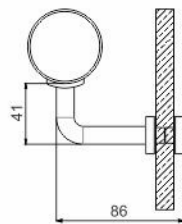

Glass Fitting
08