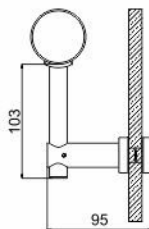

Glass Fitting
08