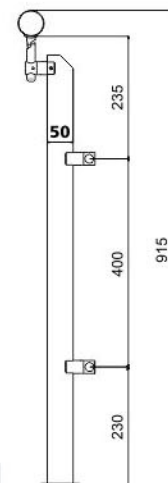

Vetroline-19 T2

Technical Details -

- Vetroline 16 T2 : Rec. Strip 50 (W) X 8 Thk, Top Fitting / Balustrade 865 (H)
- Vetroline 19 T2 : Rec. Strip 50 (W) X 8 Thk, Top Fitting / Balustrade 865 (H)