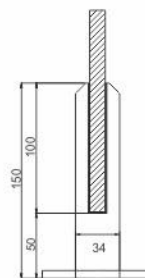

STAINLESS STEEL RAILING

www.oliveworld.co.in

Vetroline - 5 For Stair Case

Vetroline - 4 Top Fitting

Technical Details -

- Vetroline - 1 : Dia. 38 / Top Fitting, Balu. 180 (H) / 120 mm Slot Depth
- Vetroline - 1 Stair Case : Dia. 38 / Top Fitting, Balu. 210 (H) / 120 mm Slot Depth
- Vetroline - 4 Top : Rec. Strip - 50 (W) X 8 Thk. / Top Fitting, Balu. 230 (H) / Hole Distance at 75mm
- Vetroline - 5 Balcony : Rec. 34 (W) X 40 (L) / Top Fitting, Balu. 150 (H) / 100 mm Slot Depth
- Vetroline - 5 Stair Case : Rec. 34 (W) X 40 (L) / Top Fitting, Balu. 230 (H) / 115 mm Slot Depth

Vetroline - 28 With Plate

Vetroline - 28

Technical Details -

- Vetroline 28 : Side - Dia. 32 X 35 (L), Base Plate Size:- 32 (W) X 150mm (H) X 6mm Thk. Stud Distance at 118mm
- Vetroline 28 : Side - Dia. 32 X 35 (L) As Per Your Requirement
- Vetroline 28 : Side - Dia. 50 X 35 (L) As Per Your Requirement