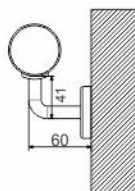

Glass Fitting
09

Wall Fitting-4.1

Handrail Fitting-9

Wall Fitting-2

Wall Fitting-3

Wall Fitting-4.1

Wall Fitting-9

Dia. 16mm, 38mm & 50mm
Pipe 1.5mm Thik Pipe