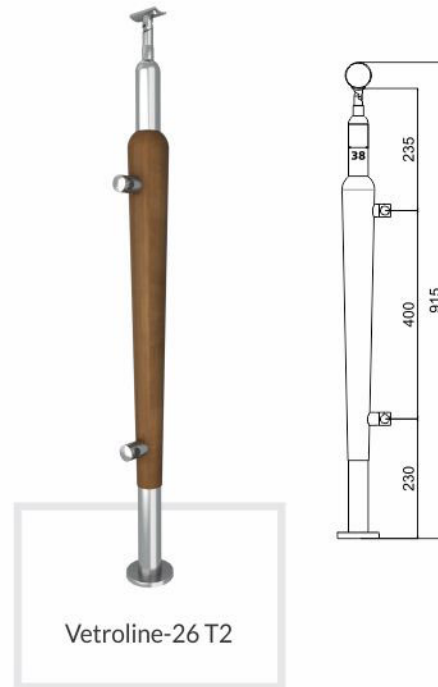

Vetroline - 11 S4

Vetroline - 11 T3

Vetroline-11 S4

Vetroline-11 T3

Technical Details -

- Vetroline 11 S4 : Dia. 38 X 1.5 Thk, Side Fitting / Balustrade 1075 (H)
- Vetroline 11 T3 : Dia. 38 X 1.5 Thk, Top Fitting / Balustrade 865 (H)

Technical Details -

- Vetroline 13 T3 : Sq. 40 (W) X 40 (L) X 1.5 Thk, Top Fitting / Balustrade 865 (H)
- Vetroline 13 B T2 : Sq. 30 (W) X 30 (L) X 1.5 Thk, Top Fitting / Balustrade 865 (H)

Vetroline - 13B TD 30x30

Vetroline - 26 T2

Vetroline-13B TD
30x30

Vetroline-26 T2

Technical Details -

- Vetroline 13 B TD : Sq. 30 (W) X 30 (L) X 1.5 Thk, Top Fitting / Balustrade 865 (H)
- Vetroline 26 T2 : Dia. 38 X 1.5 Thk, Round Wooden in Centre Top Fitting / Balustrade 865 (H)

Wooden Baluster

Vetroline - 27 T2

Vetroline - 26 TB

Vetroline-27 T2

Vetroline-26 TB

Technical Details -

- Vetroline 27 T2 : Dia. 38 X 1.5 Thk, Round Wooden in Centre Top Fitting / Balustrade 865 (H)
- Vetroline 26 TB : Dia. 38 X 1.5 Thk, Top Fitting / Balustrade 865 (H)