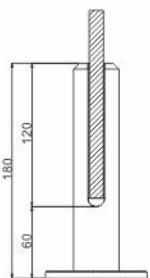

ALUMINUM GLASS RAILING (CONVENTIONAL RANGE)

www.oliveworld.co.in

VARs - 01

Specifications :

- Dimension** : 125 mm x 70 mm
- Fitting** : Top Mounted or Concealed
- Glass Thickness** : 12 mm to 21.52 mm
- Glass Height** : 1050 mm upto 1200 mm
- Finish** : Mill / Silver / Champagne

STAINLESS STEEL RAILING

www.oliveworld.co.in

Vetroline - 5 For Stair Case

Vetroline - 4 Top Fitting

Technical Details -

- Vetroline - 1 : Dia. 38 / Top Fitting, Balu. 180 (H) / 120 mm Slot Depth
- Vetroline - 1 Stair Case : Dia. 38 / Top Fitting, Balu. 210 (H) / 120 mm Slot Depth
- Vetroline - 4 Top : Rec. Strip - 50 (W) X 8 Thk. / Top Fitting, Balu. 230 (H) / Hole Distance at 75mm
- Vetroline - 5 Balcony : Rec. 34 (W) X 40 (L) / Top Fitting, Balu. 150 (H) / 100 mm Slot Depth
- Vetroline - 5 Stair Case : Rec. 34 (W) X 40 (L) / Top Fitting, Balu. 230 (H) / 115 mm Slot Depth

Vetroline - 28 With Plate

Vetroline - 28

Technical Details -

- Vetroline 28 : Side - Dia. 32 X 35 (L), Base Plate Size:- 32 (W) X 150mm (H) X 6mm Thk. Stud Distance at 118mm
- Vetroline 28 : Side - Dia. 32 X 35 (L) As Per Your Requirement
- Vetroline 28 : Side - Dia. 50 X 35 (L) As Per Your Requirement