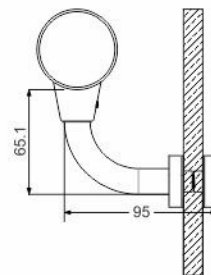

Glass Fitting
08