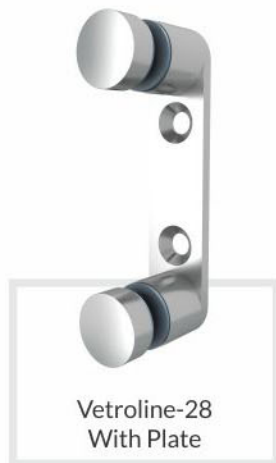

STAINLESS STEEL RAILING

www.oliveworld.co.in

Vetroline - 5 For Stair Case

Vetroline - 4 Top Fitting

Technical Details -

- Vetroline - 1 : Dia. 38 / Top Fitting, Balu. 180 (H) / 120 mm Slot Depth
- Vetroline - 1 Stair Case : Dia. 38 / Top Fitting, Balu. 210 (H) / 120 mm Slot Depth
- Vetroline - 4 Top : Rec. Strip - 50 (W) X 8 Thk. / Top Fitting, Balu. 230 (H) / Hole Distance at 75mm
- Vetroline - 5 Balcony : Rec. 34 (W) X 40 (L) / Top Fitting, Balu. 150 (H) / 100 mm Slot Depth
- Vetroline - 5 Stair Case : Rec. 34 (W) X 40 (L) / Top Fitting, Balu. 230 (H) / 115 mm Slot Depth

Vetroline - 28 With Plate

Vetroline - 28

Technical Details -

- Vetroline 28 : Side - Dia. 32 X 35 (L), Base Plate Size:- 32 (W) X 150mm (H) X 6mm Thk. Stud Distance at 118mm
- Vetroline 28 : Side - Dia. 32 X 35 (L) As Per Your Requirement
- Vetroline 28 : Side - Dia. 50 X 35 (L) As Per Your Requirement