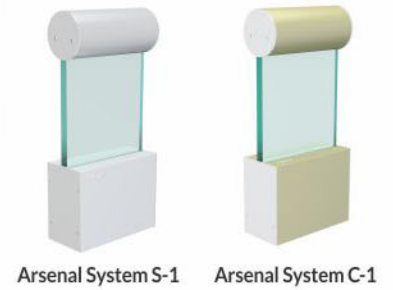

- Marvellous curvature with max grip capacity.
- This system does not require to fix bottom track.
- Brackets to be mounted in pieces.
- Cover to be fixed in continuous length.
- This system can also be used as slotted brackets system.
- No pre-planning is required as it is a floor mounting system.
- Available Glass bracket sizes : 75mm, 100mm, 125mm, 150mm.
- Suitable for glass thickness from 12mm to 17.5mm Laminated and Sentry.
- Available in two finishes, Silver and Champagne.

Glass Bracket

Bracket Body Cover 1

Bracket Body Cover 2

Bracket End Cap SS 1

Bracket End Cap SS 2

Bracket End Cap PVC 1

Bracket End Cap PVC 1

Technical Details -

- Creative and stunning profile designed for smooth finishing.
- This system does not require to fix bottom track.
- Brackets to be mounted in pieces.
- Cover to be fixed in continuous length.
- This system can also be used as slotted brackets system.
- No pre-planning is required as it is a floor mounting system.
- Available Glass bracket sizes : 75mm, 100mm, 125mm, 150mm.
- Suitable for glass thickness from 12mm to 15mm Laminated and Sentry.
- Available in two finishes, Silver and Champagne.

Glass Bracket

Bracket Body Cover

Adjustable Profile

Adjustable Profile
For extra strong grip to the glass

Bracket End Cap SS

Bracket End Cap PVC

Aluminum Glass Railing Handrails :

Aluminum Glass Railing Handrails Wall End Caps :