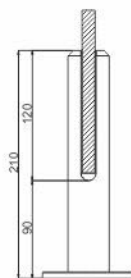

Aluminum U-Channel

Glass Packing ABS

EPDM Gasket

Top EPDM Gasket

VARs - 04

Specifications :

- Dimension** : 115 mm x 60 mm (Bracket Wise)
- Bracket Lengths** : 140 mm and 70 mm
- Fitting** : Top Mounted or Side Mounted or Concealed
- Glass Thickness** : 12 mm to 15 mm
- Glass Height** : 900 mm upto 1100 mm
- Finish** : Mill / Silver / Champagne

Aluminum Bracket
70mm & 140mm

Side Cover L & R

EPDM Gasket

Glass Packing ABS

Top EPDM Gasket

Specifications :

- Dimension** : 98 mm x 84 mm (Bracket Wise)
- Bracket Lengths** : 140 mm and 70 mm
- Fitting** : Top Mounted
- Glass Thickness** : 12 mm
- Glass Height** : 750 mm upto 1050 mm
- Finish** : Mill / Silver / Champagne

STAINLESS STEEL RAILING

www.oliveworld.co.in

Vetroline - 5 For Stair Case

Vetroline - 4 Top Fitting

Technical Details -

- Vetroline - 1 : Dia. 38 / Top Fitting, Balu. 180 (H) / 120 mm Slot Depth
- Vetroline - 1 Stair Case : Dia. 38 / Top Fitting, Balu. 210 (H) / 120 mm Slot Depth
- Vetroline - 4 Top : Rec. Strip - 50 (W) X 8 Thk. / Top Fitting, Balu. 230 (H) / Hole Distance at 75mm
- Vetroline - 5 Balcony : Rec. 34 (W) X 40 (L) / Top Fitting, Balu. 150 (H) / 100 mm Slot Depth
- Vetroline - 5 Stair Case : Rec. 34 (W) X 40 (L) / Top Fitting, Balu. 230 (H) / 115 mm Slot Depth

Vetroline - 28 With Plate

Vetroline - 28

Technical Details -

- Vetroline 28 : Side - Dia. 32 X 35 (L), Base Plate Size:- 32 (W) X 150mm (H) X 6mm Thk. Stud Distance at 118mm
- Vetroline 28 : Side - Dia. 32 X 35 (L) As Per Your Requirement
- Vetroline 28 : Side - Dia. 50 X 35 (L) As Per Your Requirement