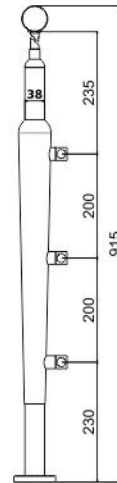

Vetroline - 28 With Plate

Vetroline - 28

Technical Details -

- Vetroline 28 : Side - Dia. 32 X 35 (L), Base Plate Size:- 32 (W) X 150mm (H) X 6mm Thk. Stud Distance at 118mm
- Vetroline 28 : Side - Dia. 32 X 35 (L) As Per Your Requirement
- Vetroline 28 : Side - Dia. 50 X 35 (L) As Per Your Requirement

Vetroline - 26 T2

Vetroline-13B TD
30x30

Vetroline-26 T2

Technical Details -

- Vetroline 13 B TD : Sq. 30 (W) X 30 (L) X 1.5 Thk, Top Fitting / Balustrade 865 (H)
- Vetroline 26 T2 : Dia. 38 X 1.5 Thk, Round Wooden in Centre Top Fitting / Balustrade 865 (H)

Wooden Baluster

Vetroline - 27 T2

Vetroline - 26 TB

Vetroline-27 T2

Vetroline-26 TB

Technical Details -

- Vetroline 27 T2 : Dia. 38 X 1.5 Thk, Round Wooden in Centre Top Fitting / Balustrade 865 (H)
- Vetroline 26 TB : Dia. 38 X 1.5 Thk, Top Fitting / Balustrade 865 (H)

Vetroline - 27 TB

Vetroline - 26 T3

Vetroline-27 TB

Vetroline-26 T3

Technical Details -

- Vetroline 27 TB : Dia. 38 X 1.5 Thk, Top Fitting / Balustrade 865 (H)
- Vetroline 26 T3 : Dia. 38 X 1.5 Thk, Round Wooden in Centre Top Fitting / Balustrade 865 (H)