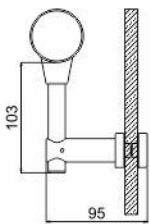

Glass Fitting
08