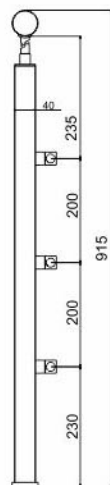

Vetroline - 28 With Plate

Vetroline - 28

Technical Details -

- Vetroline 28 : Side - Dia. 32 X 35 (L), Base Plate Size:- 32 (W) X 150mm (H) X 6mm Thk. Stud Distance at 118mm
- Vetroline 28 : Side - Dia. 32 X 35 (L) As Per Your Requirement
- Vetroline 28 : Side - Dia. 50 X 35 (L) As Per Your Requirement

Vetroline - 19 TB

Vetroline - 11 TD

Vetroline-19 TB

Vetroline-11 TD

Technical Details -

- Vetroline 19 TB : Rec. Strip 50 (W) X 8 Thk, Top Fitting / Balustrade 865 (H)
- Vetroline 11 TD : Dia. 38 X 1.5 Thk, Top Fitting / Balustrade 865 (H)

Vetroline - 11 S4

Vetroline - 11 T3

Vetroline-11 S4

Vetroline-11 T3

Technical Details -

- Vetroline 11 S4 : Dia. 38 X 1.5 Thk, Side Fitting / Balustrade 1075 (H)
- Vetroline 11 T3 : Dia. 38 X 1.5 Thk, Top Fitting / Balustrade 865 (H)