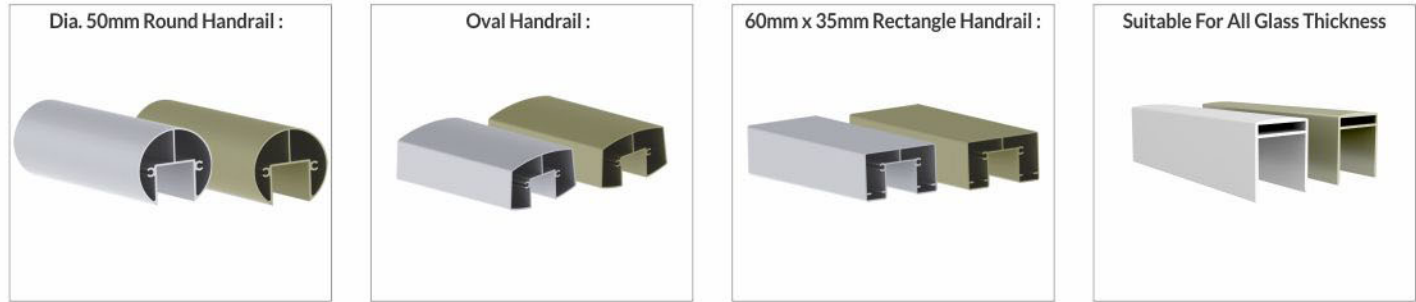

- Creative and stunning profile designed for smooth finishing.
- This system does not require to fix bottom track.
- Brackets to be mounted in pieces.
- Cover to be fixed in continuous length.
- This system can also be used as slotted brackets system.
- No pre-planning is required as it is a floor mounting system.
- Available Glass bracket sizes : 75mm, 100mm, 125mm, 150mm.
- Suitable for glass thickness from 12mm to 15mm Laminated and Sentry.
- Available in two finishes, Silver and Champagne.

Glass Bracket

Bracket Body Cover

Adjustable Profile

Adjustable Profile
For extra strong grip to the glass

Bracket End Cap SS

Bracket End Cap PVC

Aluminum Glass Railing Handrails :

Aluminum Glass Railing Handrails Wall End Caps :

Aluminum Glass Railing Handrails Elbows :

Aluminum Glass Railing Handrails S.S. Joints :

Aluminum Glass Railing Handrail End Caps :

Aluminum Glass Railing Handrail Grips :

Aluminum Glass Railing Other Accessories :