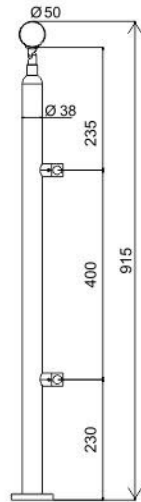

Vetroline - 28 With Plate

Vetroline - 28

Technical Details -

- Vetroline 28 : Side - Dia. 32 X 35 (L), Base Plate Size:- 32 (W) X 150mm (H) X 6mm Thk. Stud Distance at 118mm
- Vetroline 28 : Side - Dia. 32 X 35 (L) As Per Your Requirement
- Vetroline 28 : Side - Dia. 50 X 35 (L) As Per Your Requirement

Vetroline - 11 T2

Vetroline - 13 T2

Vetroline-11 T2

Vetroline-13 T2

Technical Details -

- Vetroline 11 T2 : Dia. 38 X 1.5 Thk. Top Fitting / Balustrade 865 (H)
- Vetroline 13 T2 : Sq. 40 (W) X 40 (L) X 1.5 Thk. Top Fitting / Balustrade 865 (H)