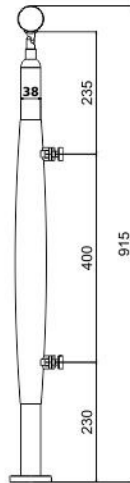

Vetroline - 28 With Plate

Vetroline - 28

Technical Details -

- Vetroline 28 : Side - Dia. 32 X 35 (L), Base Plate Size:- 32 (W) X 150mm (H) X 6mm Thk. Stud Distance at 118mm
- Vetroline 28 : Side - Dia. 32 X 35 (L) As Per Your Requirement
- Vetroline 28 : Side - Dia. 50 X 35 (L) As Per Your Requirement

Vetroline - 26 T2

Vetroline-13B TD
30x30

Vetroline-26 T2

Technical Details -

- Vetroline 13 B TD : Sq. 30 (W) X 30 (L) X 1.5 Thk, Top Fitting / Balustrade 865 (H)
- Vetroline 26 T2 : Dia. 38 X 1.5 Thk, Round Wooden in Centre Top Fitting / Balustrade 865 (H)

Wooden Baluster

Vetroline - 27 T2

Vetroline - 26 TB

Vetroline-27 T2

Vetroline-26 TB

Technical Details -

- Vetroline 27 T2 : Dia. 38 X 1.5 Thk, Round Wooden in Centre Top Fitting / Balustrade 865 (H)
- Vetroline 26 TB : Dia. 38 X 1.5 Thk, Top Fitting / Balustrade 865 (H)

Vetroline - 27 TB

Vetroline - 26 T3

Vetroline-27 TB

Vetroline-26 T3

Technical Details -

- Vetroline 27 TB : Dia. 38 X 1.5 Thk, Top Fitting / Balustrade 865 (H)
- Vetroline 26 T3 : Dia. 38 X 1.5 Thk, Round Wooden in Centre Top Fitting / Balustrade 865 (H)