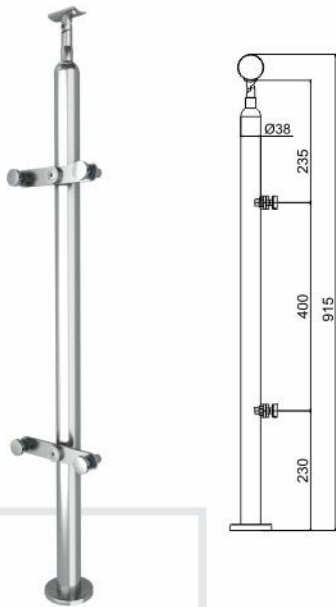

Vetroline - 28 With Plate

Vetroline - 28

Technical Details -

- Vetroline 28 : Side - Dia. 32 X 35 (L), Base Plate Size:- 32 (W) X 150mm (H) X 6mm Thk. Stud Distance at 118mm
- Vetroline 28 : Side - Dia. 32 X 35 (L) As Per Your Requirement
- Vetroline 28 : Side - Dia. 50 X 35 (L) As Per Your Requirement

Vetroline - 11 T2

Vetroline - 13 T2

Vetroline-11 T2

Vetroline-13 T2

Technical Details -

- Vetroline 11 T2 : Dia. 38 X 1.5 Thk. Top Fitting / Balustrade 865 (H)
- Vetroline 13 T2 : Sq. 40 (W) X 40 (L) X 1.5 Thk. Top Fitting / Balustrade 865 (H)

Vetroline-16 T2

Vetroline-19 T2

Technical Details -

- Vetroline 16 T2 : Rec. Strip 50 (W) X 8 Thk, Top Fitting / Balustrade 865 (H)
- Vetroline 19 T2 : Rec. Strip 50 (W) X 8 Thk, Top Fitting / Balustrade 865 (H)

Vetroline - 11 TB

Vetroline - 13 TB

Vetroline-11 TB

Vetroline-13 TB

Technical Details -

- Vetroline 11 TB : Dia. 38 X 1.5 Thk, Top Fitting / Balustrade 865 ht.
- Vetroline 13 TB : Sq. 40 (W) X 40 (L) X 1.5 Thk, Top Fitting / Balustrade 865 ht.