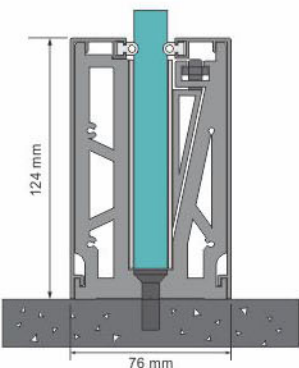

- Marvellous curvature with max grip capacity.
- This system does not require to fix bottom track.
- Brackets to be mounted in pieces.
- Cover to be fixed in continuous length.
- This system can also be used as slotted brackets system.
- No pre-planning is required as it is a floor mounting system.
- Available Glass bracket sizes : 75mm, 100mm, 125mm, 150mm.
- Suitable for glass thickness from 12mm to 17.5mm Laminated and Sentry.
- Available in two finishes, Silver and Champagne.

Glass Bracket

Bracket Body Cover 1

Bracket Body Cover 2

Bracket End Cap SS 1

Bracket End Cap SS 2

Bracket End Cap PVC 1

Bracket End Cap PVC 1

Technical Details -

- Creative and stunning profile designed for smooth finishing.
- This system does not require to fix bottom track.
- Brackets to be mounted in pieces.
- Cover to be fixed in continuous length.
- This system can also be used as slotted brackets system.
- No pre-planning is required as it is a floor mounting system.
- Available Glass bracket sizes : 75mm, 100mm, 125mm, 150mm.
- Suitable for glass thickness from 12mm to 15mm Laminated and Sentry.
- Available in two finishes, Silver and Champagne.