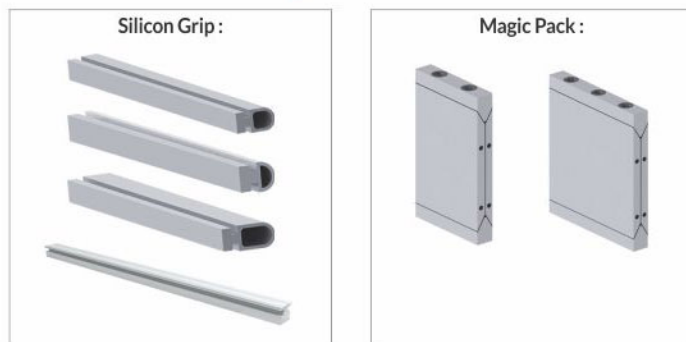

Glass Bracket

Bracket Body Cover

Adjustable Profile

Adjustable Profile
For extra strong grip to the glass

Bracket End Cap SS

Bracket End Cap PVC

Aluminum Glass Railing Handrails :

Aluminum Glass Railing Handrails Wall End Caps :

Aluminum Glass Railing Handrails Elbows :

Aluminum Glass Railing Handrails S.S. Joints :

Aluminum Glass Railing Handrail End Caps :

Aluminum Glass Railing Handrail Grips :

Aluminum Glass Railing Other Accessories :