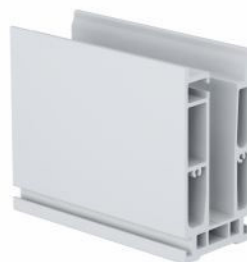

Aluminum U-Channel

Glass Packing ABS

EPDM Gasket

Top EPDM Gasket

VARs - 04

Specifications :

- Dimension** : 115 mm x 60 mm (Bracket Wise)
- Bracket Lengths** : 140 mm and 70 mm
- Fitting** : Top Mounted or Side Mounted or Concealed
- Glass Thickness** : 12 mm to 15 mm
- Glass Height** : 900 mm upto 1100 mm
- Finish** : Mill / Silver / Champagne

Aluminum Bracket
70mm & 140mm

Side Cover L & R

EPDM Gasket

Glass Packing ABS

Top EPDM Gasket

Specifications :

- Dimension** : 98 mm x 84 mm (Bracket Wise)
- Bracket Lengths** : 140 mm and 70 mm
- Fitting** : Top Mounted
- Glass Thickness** : 12 mm
- Glass Height** : 750 mm upto 1050 mm
- Finish** : Mill / Silver / Champagne