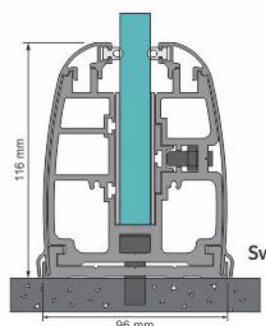

Glass Bracket

Bracket Body Cover

Bottom Track

Bracket End Cap SS

Bracket End Cap PVC

Adjustable Profile

Adjustable Profile
For extra strong grip to the glass

Technical Details -

- Marvelous look railing designed.
- Bottom track to be placed over finished surface.
- Brackets to be mounted in pieces & cover to be fixed in a continuous length.
- This system can also be used as a slotted brackets system.
- No pre-planning is required as it is a floor mounting system.
- Available Glass bracket sizes : 75mm, 100mm, 125mm, 150mm.
- Suitable for glass thickness from 12mm to 15mm Laminated and Sentry.
- Available in two finishes, Silver and Champagne.