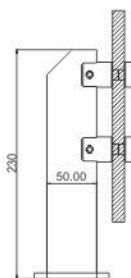

Technical Details -

- Vetroline - 1 : Dia. 38 / Top Fitting, Balu. 180 (H) / 120 mm Slot Depth
- Vetroline - 1 Stair Case : Dia. 38 / Top Fitting, Balu. 210 (H) / 120 mm Slot Depth
- Vetroline - 4 Top : Rec. Strip - 50 (W) X 8 Thk. / Top Fitting, Balu. 230 (H) / Hole Distance at 75mm
- Vetroline - 5 Balcony : Rec. 34 (W) X 40 (L) / Top Fitting, Balu. 150 (H) / 100 mm Slot Depth
- Vetroline - 5 Stair Case : Rec. 34 (W) X 40 (L) / Top Fitting, Balu. 230 (H) / 115 mm Slot Depth