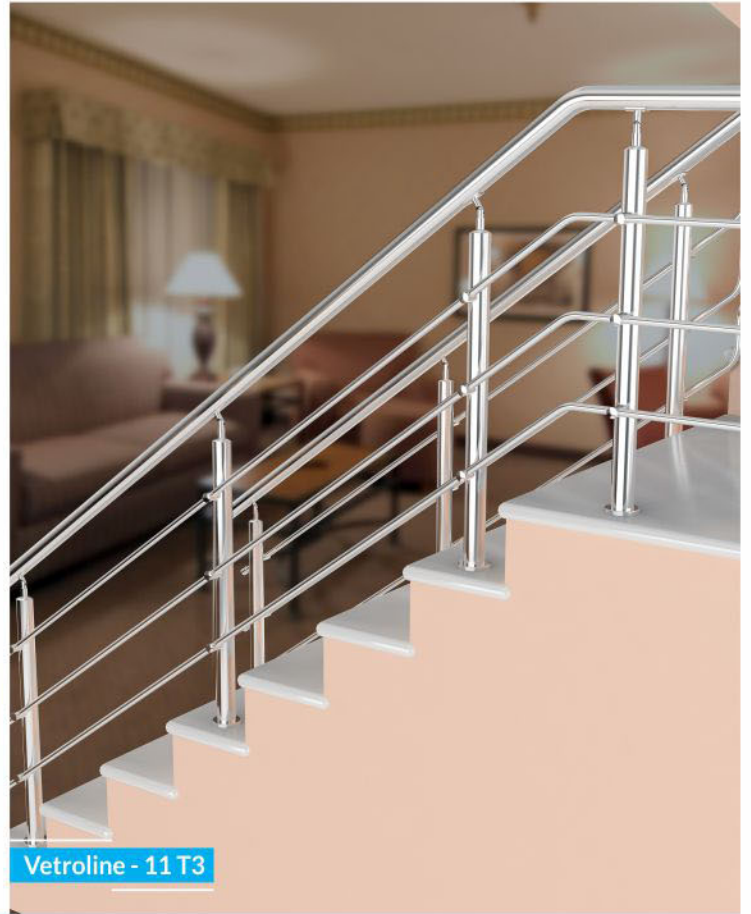

Vetroline - 11 T3