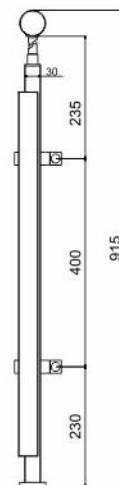

Vetroline - 28 With Plate

Vetroline - 28

Technical Details -

- Vetroline 28 : Side - Dia. 32 X 35 (L), Base Plate Size:- 32 (W) X 150mm (H) X 6mm Thk. Stud Distance at 118mm
- Vetroline 28 : Side - Dia. 32 X 35 (L) As Per Your Requirement
- Vetroline 28 : Side - Dia. 50 X 35 (L) As Per Your Requirement

Vetroline - 19 TB

Vetroline - 11 TD

Vetroline-19 TB

Vetroline-11 TD

Technical Details -

- Vetroline 19 TB : Rec. Strip 50 (W) X 8 Thk, Top Fitting / Balustrade 865 (H)
- Vetroline 11 TD : Dia. 38 X 1.5 Thk, Top Fitting / Balustrade 865 (H)

Vetroline - 11 S4

Vetroline - 11 T3

Vetroline-11 S4

Vetroline-11 T3

Technical Details -

- Vetroline 11 S4 : Dia. 38 X 1.5 Thk, Side Fitting / Balustrade 1075 (H)
- Vetroline 11 T3 : Dia. 38 X 1.5 Thk, Top Fitting / Balustrade 865 (H)