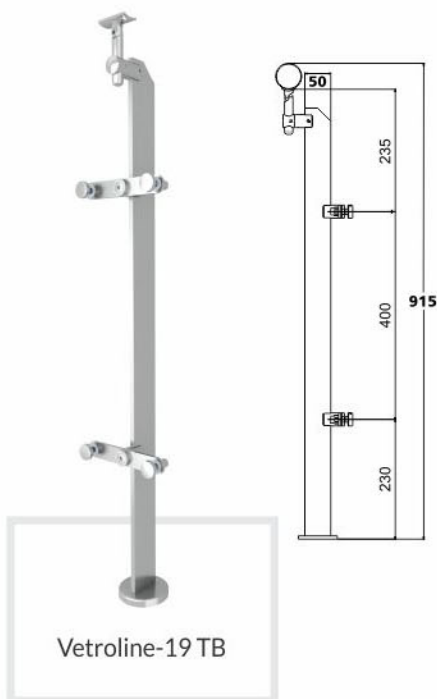

Vetroline-16 T2

Vetroline-19 T2

Technical Details -

- Vetroline 16 T2 : Rec. Strip 50 (W) X 8 Thk, Top Fitting / Balustrade 865 (H)
- Vetroline 19 T2 : Rec. Strip 50 (W) X 8 Thk, Top Fitting / Balustrade 865 (H)

Vetroline - 11 TB

Vetroline - 13 TB

Vetroline-11 TB

Vetroline-13 TB

Technical Details -

- Vetroline 11 TB : Dia. 38 X 1.5 Thk, Top Fitting / Balustrade 865 ht.
- Vetroline 13 TB : Sq. 40 (W) X 40 (L) X 1.5 Thk, Top Fitting / Balustrade 865 ht.

Vetroline - 19 TB

Vetroline - 11 TD

Vetroline-19 TB

Vetroline-11 TD

Technical Details -

- Vetroline 19 TB : Rec. Strip 50 (W) X 8 Thk, Top Fitting / Balustrade 865 (H)
- Vetroline 11 TD : Dia. 38 X 1.5 Thk, Top Fitting / Balustrade 865 (H)