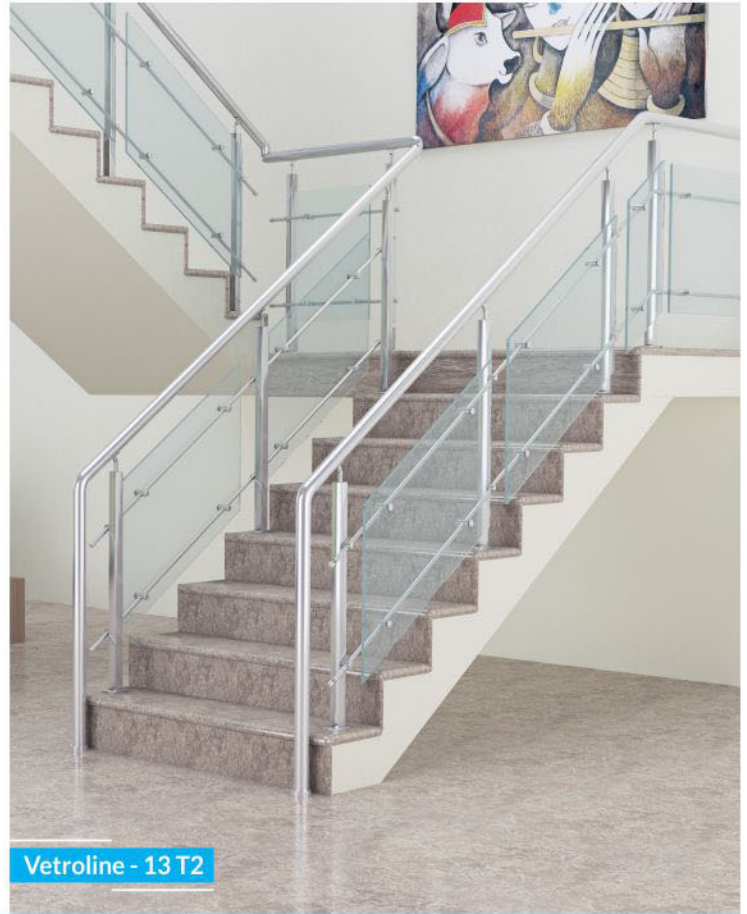

Vetroline - 13 T2