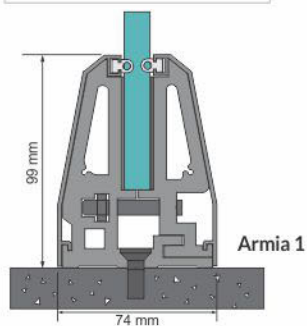

Glass Bracket :

Bracket End Cap :

Adjustable Profile

Adjustable Profile
For extra strong grip to the glass

Fairey System S-1

Fairey System C-1

Technical Details -

- Ample and adequate simplified design.
- Continuous glass profile system. It does not require bottom track and cover.
- This system can also be used as a slotted brackets system.
- No pre-planning is required as it is a floor mounting system.
- Available Glass bracket sizes : 75mm, 100mm, 125mm, 150mm.
- Suitable for glass thickness from 12mm to 15mm Laminated and Sentry.
- Available in three finishes, Silver, Champagne & Wooden (Powder Coating)

Glass Bracket :

Bracket End Cap SS :

Bracket End Cap PVC :

Adjustable profile :

Magic Pack
For extra strong grip to the glass

Armia System S-1

Armia System C-2

Technical Details -

- Marvellous curvature with max grip capacity.
- This system does not require to fix bottom track.
- Brackets to be mounted in pieces.
- Cover to be fixed in continuous length.
- This system can also be used as slotted brackets system.
- No pre-planning is required as it is a floor mounting system.
- Available Glass bracket sizes : 75mm, 100mm, 125mm, 150mm.
- Suitable for glass thickness from 12mm to 17.5mm Laminated and Sentry.
- Available in two finishes, Silver and Champagne.