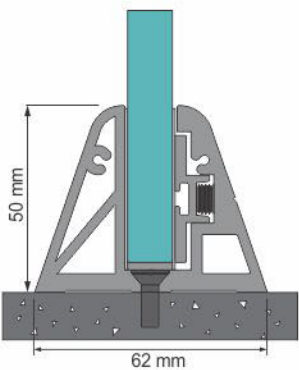

Bracket End Cap SS 4

Bracket End Cap PVC 4

Phantom System S-1 Phantom System C-1

Technical Details -

- Continues glass profile and top mounting system. Only for continues glass profile.
- Suitable for glass thickness from 12mm to 15mm Laminated and Sentry.
- Available in two finishes, Silver and Champagne.

Glass Bracket :

Bracket End Cap :

Adjustable Profile

Adjustable Profile
For extra strong grip to the glass

Fairey System S-1

Fairey System C-1

Technical Details -

- Ample and adequate simplified design.
- Continuous glass profile system. It does not require bottom track and cover.
- This system can also be used as a slotted brackets system.
- No pre-planning is required as it is a floor mounting system.
- Available Glass bracket sizes : 75mm, 100mm, 125mm, 150mm.
- Suitable for glass thickness from 12mm to 15mm Laminated and Sentry.
- Available in three finishes, Silver, Champagne & Wooden (Powder Coating)