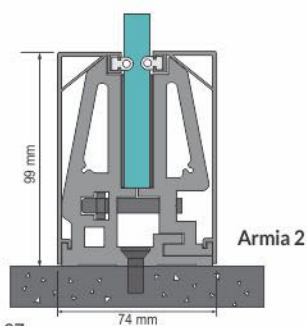

Glass Bracket :

Bracket End Cap :

Adjustable Profile

Adjustable Profile
For extra strong grip to the glass

Fairey System S-1

Fairey System C-1

Technical Details -

- Ample and adequate simplified design.
- Continuous glass profile system. It does not require bottom track and cover.
- This system can also be used as a slotted brackets system.
- No pre-planning is required as it is a floor mounting system.
- Available Glass bracket sizes : 75mm, 100mm, 125mm, 150mm.
- Suitable for glass thickness from 12mm to 15mm Laminated and Sentry.
- Available in three finishes, Silver, Champagne & Wooden (Powder Coating)

Glass Bracket :

Bracket End Cap SS :

Bracket End Cap PVC :

Adjustable profile :

Magic Pack
For extra strong grip to the glass

Armia System S-1

Armia System C-2

Technical Details -

- Marvellous curvature with max grip capacity.
- This system does not require to fix bottom track.
- Brackets to be mounted in pieces.
- Cover to be fixed in continuous length.
- This system can also be used as slotted brackets system.
- No pre-planning is required as it is a floor mounting system.
- Available Glass bracket sizes : 75mm, 100mm, 125mm, 150mm.
- Suitable for glass thickness from 12mm to 17.5mm Laminated and Sentry.
- Available in two finishes, Silver and Champagne.

Glass Bracket

Bracket Body Cover 1

Bracket Body Cover 2

Bracket End Cap SS 1

Bracket End Cap SS 2

Bracket End Cap PVC 1

Bracket End Cap PVC 1

Technical Details -