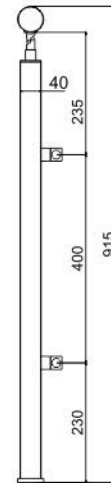

Vetroline-13 T2

Technical Details -

- Vetroline 11 T2 : Dia. 38 X 1.5 Thk. Top Fitting / Balustrade 865 (H)
- Vetroline 13 T2 : Sq. 40 (W) X 40 (L) X 1.5 Thk. Top Fitting / Balustrade 865 (H)