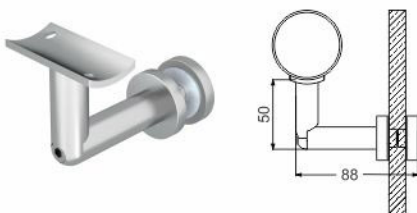

02-Handle Fitting Regular

09-Handle Fitting

Glass Fitting
Eco-02

Glass Fitting
02

Glass Fitting
03

Glass Fitting
04

Glass Fitting
Regular-04

Glass Fitting
08

Glass Fitting
09

Wall Fitting-4.1

Handrail Fitting-9

Wall Fitting-2

Wall Fitting-3

Wall Fitting-4.1

Wall Fitting-9

Dia. 16mm, 38mm & 50mm
Pipe 1.5mm Thik Pipe