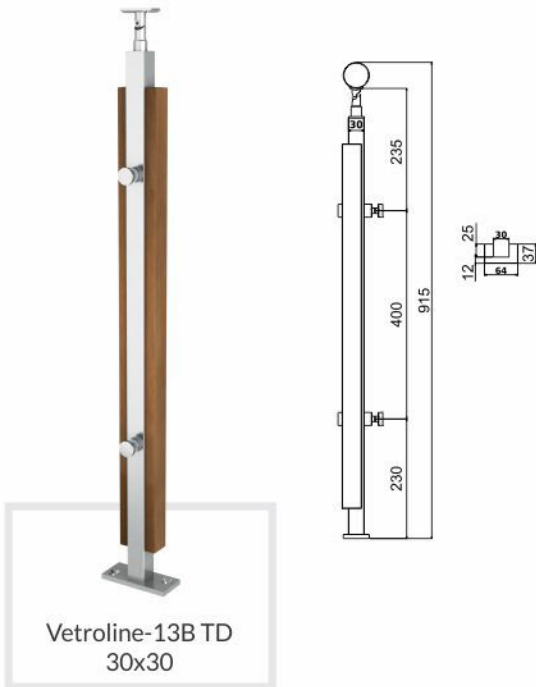

Vetroline - 11 S4

Vetroline - 11 T3

Vetroline-11 S4

Vetroline-11 T3

Technical Details -

- Vetroline 11 S4 : Dia. 38 X 1.5 Thk, Side Fitting / Balustrade 1075 (H)
- Vetroline 11 T3 : Dia. 38 X 1.5 Thk, Top Fitting / Balustrade 865 (H)

Technical Details -

- Vetroline 13 T3 : Sq. 40 (W) X 40 (L) X 1.5 Thk, Top Fitting / Balustrade 865 (H)
- Vetroline 13 B T2 : Sq. 30 (W) X 30 (L) X 1.5 Thk, Top Fitting / Balustrade 865 (H)

Vetroline - 13B TD 30x30

Vetroline - 26 T2

Vetroline-13B TD
30x30

Vetroline-26 T2

Technical Details -

- Vetroline 13 B TD : Sq. 30 (W) X 30 (L) X 1.5 Thk, Top Fitting / Balustrade 865 (H)
- Vetroline 26 T2 : Dia. 38 X 1.5 Thk, Round Wooden in Centre Top Fitting / Balustrade 865 (H)

Wooden Baluster

Vetroline - 27 T2

Vetroline - 26 TB

Vetroline-27 T2

Vetroline-26 TB

Technical Details -

- Vetroline 27 T2 : Dia. 38 X 1.5 Thk, Round Wooden in Centre Top Fitting / Balustrade 865 (H)
- Vetroline 26 TB : Dia. 38 X 1.5 Thk, Top Fitting / Balustrade 865 (H)