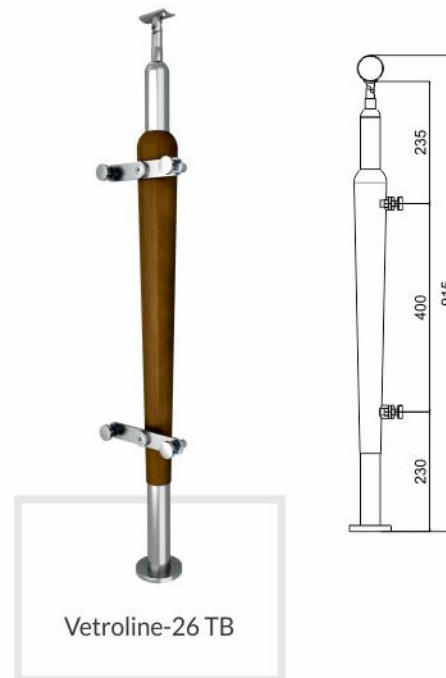

Vetroline - 26 T2

Vetroline-13B TD
30x30

Vetroline-26 T2

Technical Details -

- Vetroline 13 B TD : Sq. 30 (W) X 30 (L) X 1.5 Thk, Top Fitting / Balustrade 865 (H)
- Vetroline 26 T2 : Dia. 38 X 1.5 Thk, Round Wooden in Centre Top Fitting / Balustrade 865 (H)

Wooden Baluster

Vetroline - 27 T2

Vetroline - 26 TB

Vetroline-27 T2

Vetroline-26 TB

Technical Details -

- Vetroline 27 T2 : Dia. 38 X 1.5 Thk, Round Wooden in Centre Top Fitting / Balustrade 865 (H)
- Vetroline 26 TB : Dia. 38 X 1.5 Thk, Top Fitting / Balustrade 865 (H)

Vetroline - 27 TB

Vetroline - 26 T3

Vetroline-27 TB

Vetroline-26 T3

Technical Details -

- Vetroline 27 TB : Dia. 38 X 1.5 Thk, Top Fitting / Balustrade 865 (H)
- Vetroline 26 T3 : Dia. 38 X 1.5 Thk, Round Wooden in Centre Top Fitting / Balustrade 865 (H)