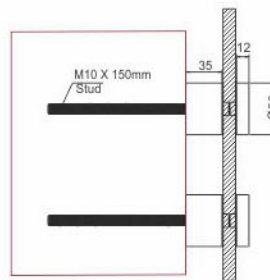

ALUMINUM GLASS RAILING (CONVENTIONAL RANGE)

www.oliveworld.co.in

VARs - 01

Specifications :

- Dimension** : 125 mm x 70 mm
- Fitting** : Top Mounted or Concealed
- Glass Thickness** : 12 mm to 21.52 mm
- Glass Height** : 1050 mm upto 1200 mm
- Finish** : Mill / Silver / Champagne

STAINLESS STEEL RAILING

www.oliveworld.co.in

Vetroline - 5 For Stair Case

Vetroline - 4 Top Fitting

Technical Details -

- Vetroline - 1 : Dia. 38 / Top Fitting, Balu. 180 (H) / 120 mm Slot Depth
- Vetroline - 1 Stair Case : Dia. 38 / Top Fitting, Balu. 210 (H) / 120 mm Slot Depth
- Vetroline - 4 Top : Rec. Strip - 50 (W) X 8 Thk. / Top Fitting, Balu. 230 (H) / Hole Distance at 75mm
- Vetroline - 5 Balcony : Rec. 34 (W) X 40 (L) / Top Fitting, Balu. 150 (H) / 100 mm Slot Depth
- Vetroline - 5 Stair Case : Rec. 34 (W) X 40 (L) / Top Fitting, Balu. 230 (H) / 115 mm Slot Depth

Vetroline - 28 With Plate

Vetroline - 28

Technical Details -

- Vetroline 28 : Side - Dia. 32 X 35 (L), Base Plate Size:- 32 (W) X 150mm (H) X 6mm Thk. Stud Distance at 118mm
- Vetroline 28 : Side - Dia. 32 X 35 (L) As Per Your Requirement
- Vetroline 28 : Side - Dia. 50 X 35 (L) As Per Your Requirement