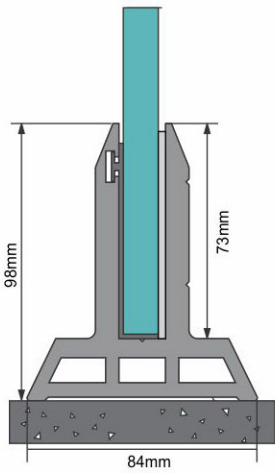

Aluminum U-Channel

Glass Packing ABS

Top EPDM Gasket

VARs - 03

Specifications :

- Dimension** : 80 mm x 37 mm
- Fitting** : Top Mounted or Concealed
- Glass Thickness** : 12 mm to 13.52 mm
- Glass Height** : 750 mm upto 1050 mm
- Finish** : Mill / Silver / Champagne

Aluminum U-Channel

Glass Packing ABS

EPDM Gasket

Top EPDM Gasket

VARs - 04

Specifications :

- Dimension** : 115 mm x 60 mm (Bracket Wise)
- Bracket Lengths** : 140 mm and 70 mm
- Fitting** : Top Mounted or Side Mounted or Concealed
- Glass Thickness** : 12 mm to 15 mm
- Glass Height** : 900 mm upto 1100 mm
- Finish** : Mill / Silver / Champagne

Aluminum Bracket
70mm & 140mm

Side Cover L & R

EPDM Gasket

Glass Packing ABS

Top EPDM Gasket

Specifications :

- Dimension** : 98 mm x 84 mm (Bracket Wise)
- Bracket Lengths** : 140 mm and 70 mm
- Fitting** : Top Mounted
- Glass Thickness** : 12 mm
- Glass Height** : 750 mm upto 1050 mm
- Finish** : Mill / Silver / Champagne

Aluminum T-Bracket
70mm & 140mm

EPDM Gasket

Glass Aluminum Packing

Handrails

Inclined Handrail
Product dimension : 82 x 38mm.

Round Handrail
Product dimension : Round 50mm.

Square Handrail
Product dimension : 50 x 50mm.