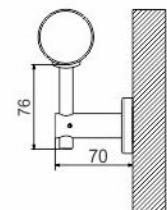

Glass Fitting
09

Wall Fitting-4.1

Handrail Fitting-9

Wall Fitting-2

Wall Fitting-3

Wall Fitting-4.1

Wall Fitting-9

Dia. 16mm, 38mm & 50mm
Pipe 1.5mm Thik Pipe

Square 40mm & 50mm
Pipe 1.5mm Thik Pipe

Rectangular 50 x 25 & 75 x 25
Pipe 1.5mm Thik Pipe

Wall Concild For 38mm Pipe

Wall Concild For 50mm Pipe

Dia. 42.5mm Single
(24 x 24mm) Slotted Pipe

Dia. 51mm Single
(15 X 15mm) Slotted Pipe